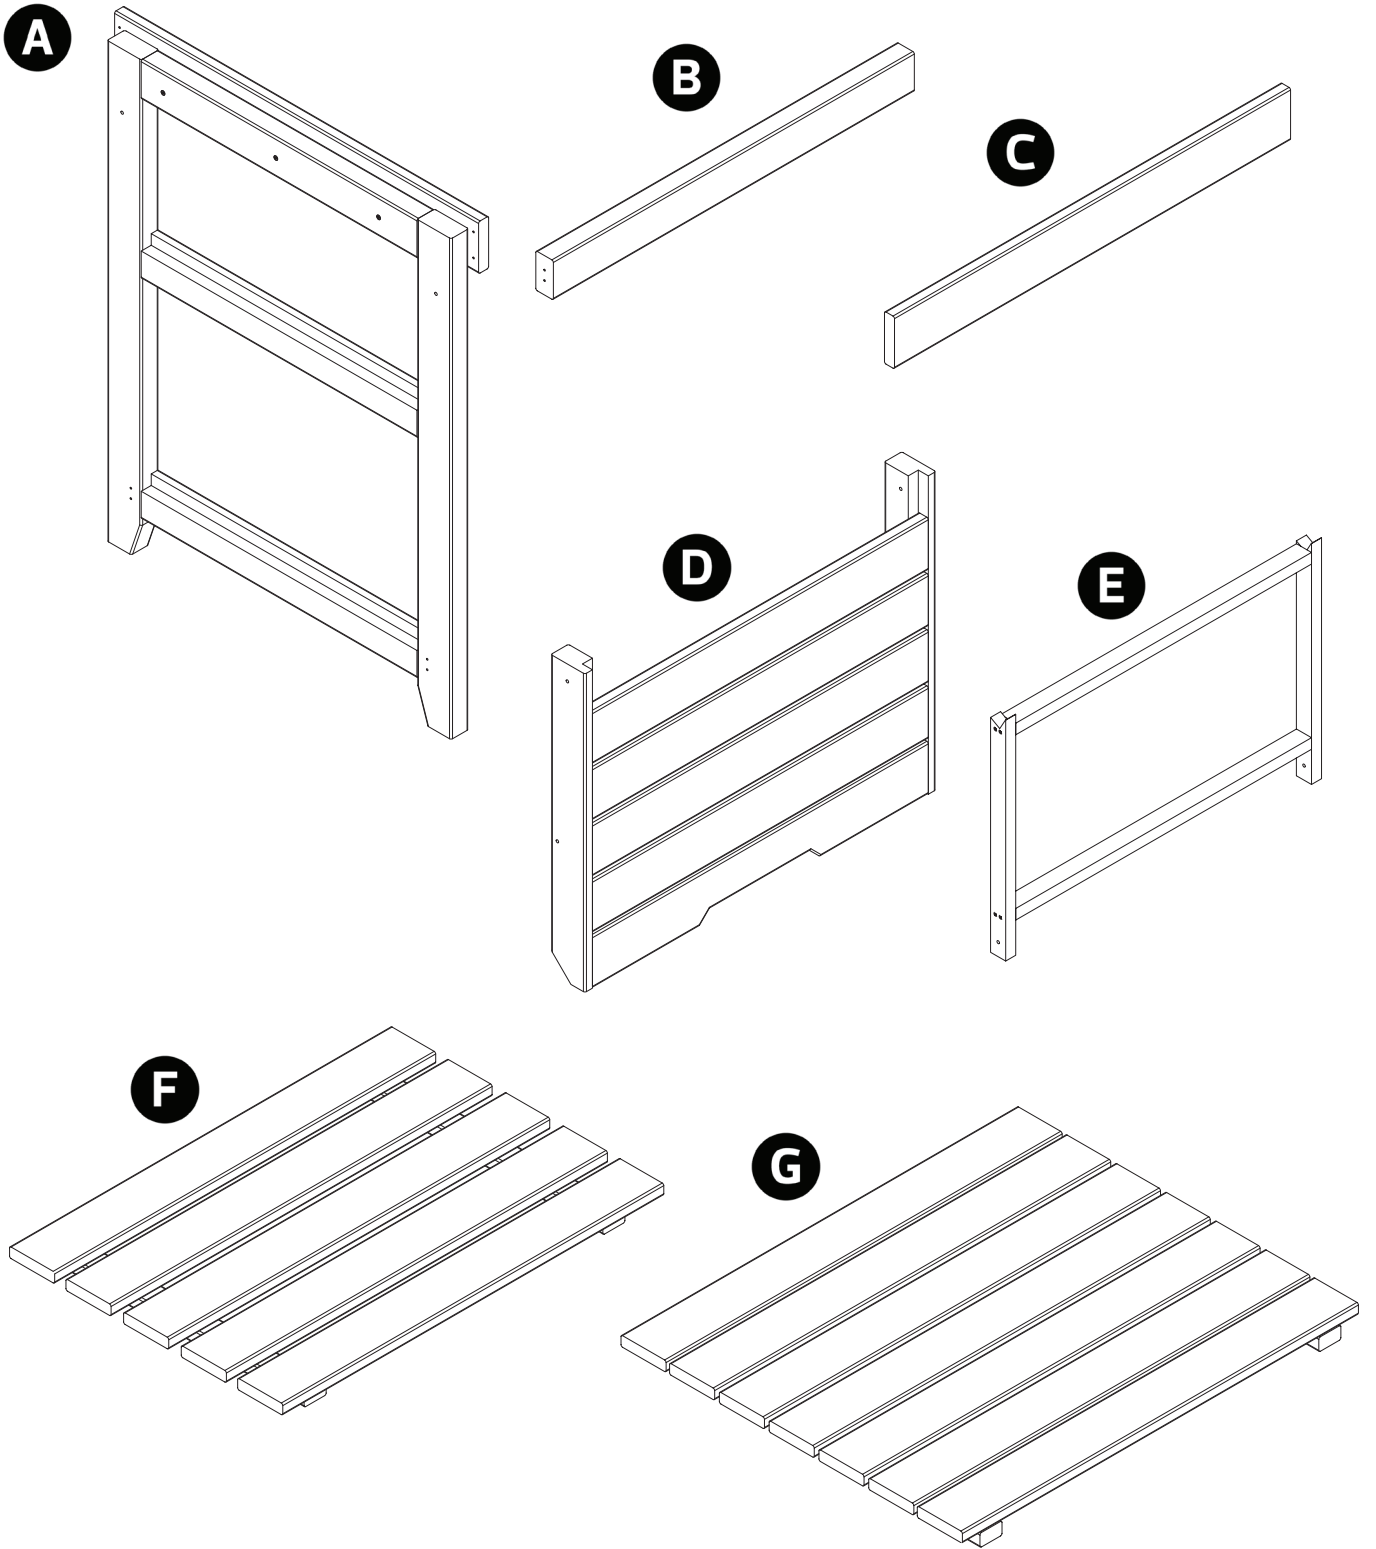

Product Assembly Instructions

Requires 2 Person assembly

Tools required: Corded / Cordless Drill, Pozi-drive Bit / Screwdriver,
3mm Drill Bit required in order for you to drill all screw holes before construction.

Please take a few moments to check all pack contents listed

Garden Pizza Oven Table Pack List			
Part Code	Item	Description	Quantity
35123	A	Front Frame	2
35124	B	Side Brace	2
35125	C	Fascia	2
35126	D	Folding Table	2
35127	E	Table Arm	2
35128	F	Internal Shelf	2
35129	G	Table Top	1

Code - 35130 Fixings List		
Item	Description	Quantity
1	60mm Screw	8
2	120mm Screw	8
3	65mm Hex Bolt	4
4	85mm Hex Bolt	4
5	Washer	8
6	Nylock Nut	8
7	Plastic Bush	4

This product is made from pressure-treated timber. It should not be painted or coated with any other treatment until at least 6 months after purchase

1. 60mm Screws
2. 120mm Screws
3. 65mm Hex Bolt
4. 85mm Hex Bolt
5. Washer
6. Nylock Nut
7. Plastic Bush