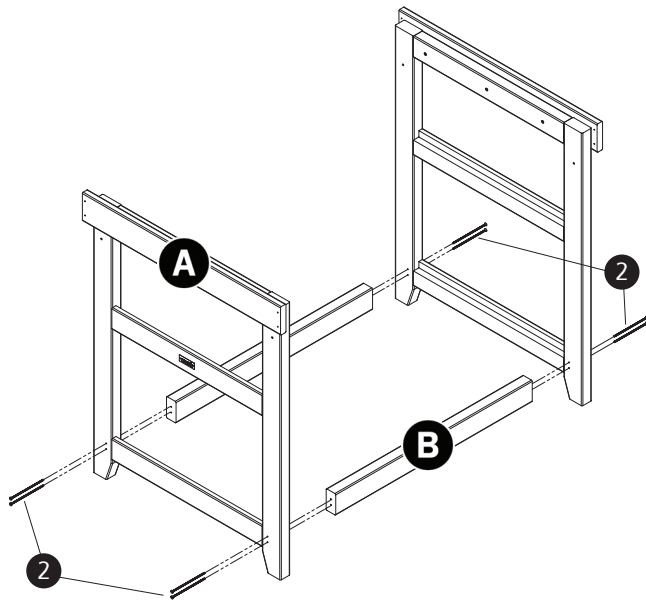

1

2	120mm Screws		x8

2