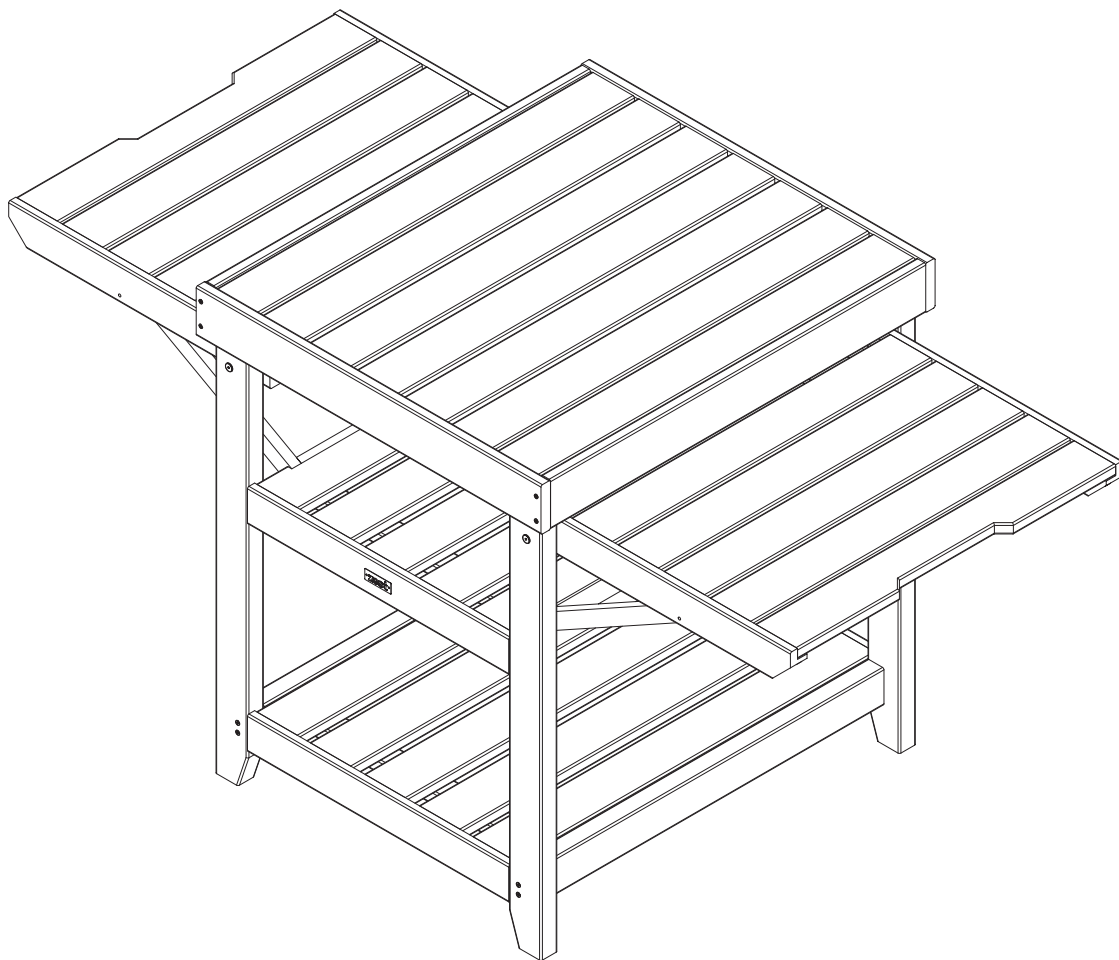

Assembly Instructions

Garden Pizza Oven Table

Code: 31315

VI

(W x D x H) 0.73m x 0.83m x 0.88m

ONLINE ASSEMBLY VIDEO AVAILABLE
Please scan the QR code or visit zestoutdoorliving.co.uk/assembly-search

PLEASE KEEP THESE INSTRUCTIONS

Every Zest product is unique because each piece of timber has its own distinctive, natural features.

Zest sources all of its timber from responsibly-managed forests and everything it designs and produces meets the highest standards of sustainability. Zest ensures that all timber and timber-related products are certified to Forestry Stewardship Council (FSC®).