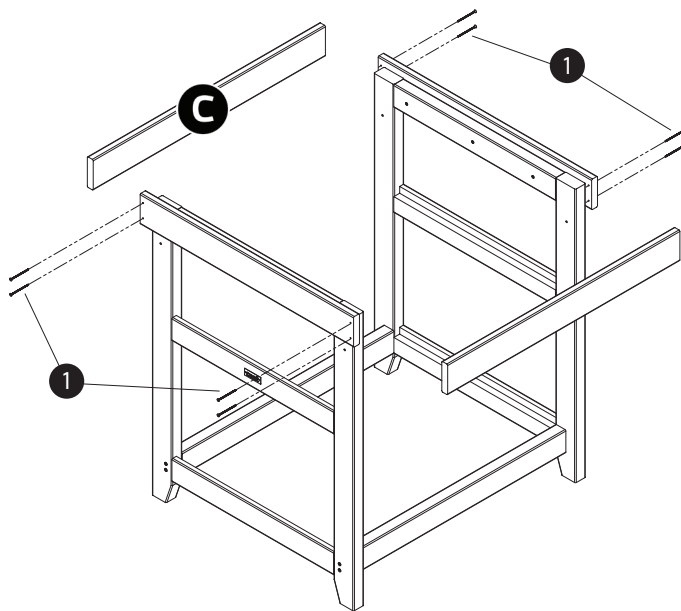

1	60mm Screws		x8

3