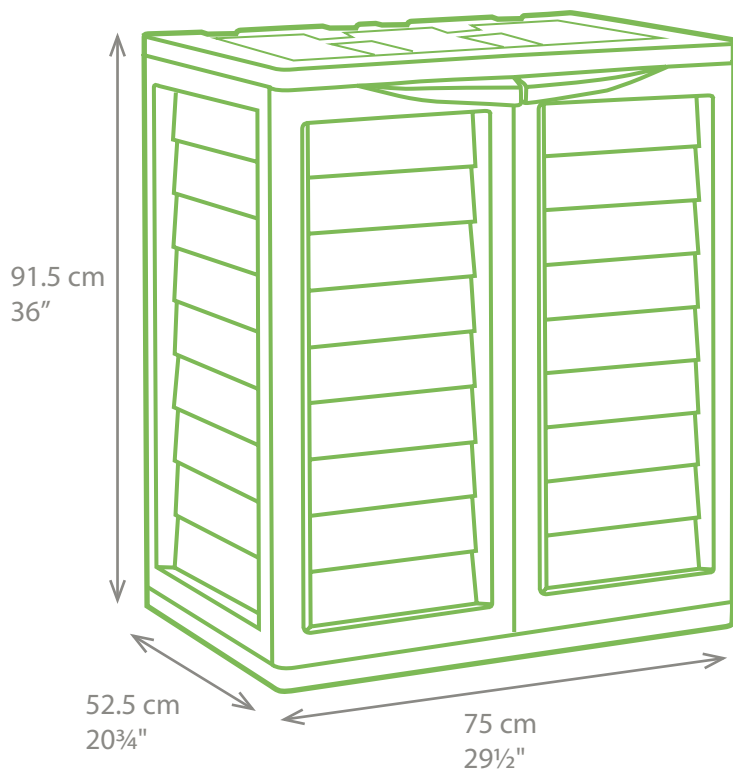

Wide utility cabinet

- Ⓡ **Remise Large**
- ⓓ **Universal-schrank**
- Ⓝ **Brede praktische**
- ⓔ **Extenso armario multiuso**

**Read carefully
before starting
assembling!**

Regular : version A p. 3-6

With Feet : version B p. 7-10

Parts:

E x 4 or 8

D x 16 or 18

HL

HR

P x 16 or 12

With Feet : version B (page 7-10)

Regular version A: p. 3-6 With feet version B: p. 7-10

Regular - version A

1

x 16 or 18

2

11

x 8

12

E  x 4 - 1 shelf
x 8 - 2 shelves

E  x 4 - 1 shelf
 x 8 - 2 shelves

13