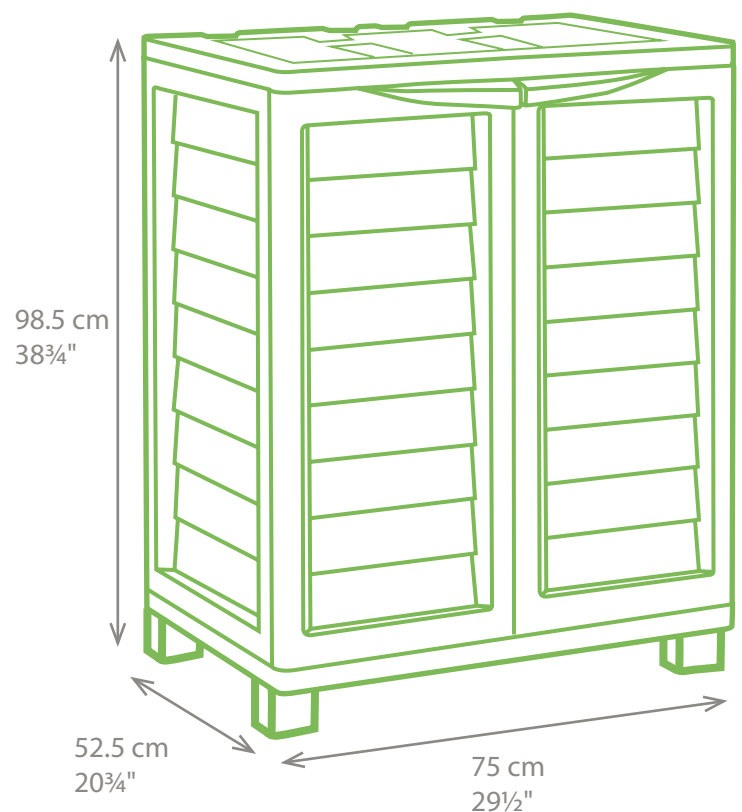

Wide utility cabinet

- Ⓡ **Remise Large**
- ⓓ **Universal-schrank**
- Ⓝ **Brede praktische**
- ⓔ **Extenso armario multiuso**

**Read carefully
before starting
assembling!**

Regular : version A p. 3-6

With Feet : version B p. 7-10

Parts:

E x 4 or 8

D x 16 or 18

HL

HR

P x 16 or 12

With Feet : version B (page 7-10)

Regular version A: p. 3-6 With feet version B: p. 7-10

Regular - version A

1

x 16 or 18

2

11

x 8

12

E  x 4 - 1 shelf
x 8 - 2 shelves

E  x 4 - 1 shelf
 x 8 - 2 shelves

13