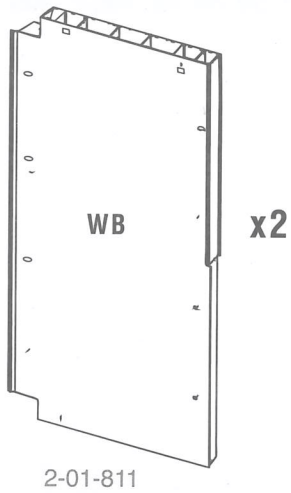

Wide utility cabinet

- Ⓡ **Remise Large**
- ⓓ **Universal-schrank**
- Ⓝ **Brede praktische**
- ⓔ **Extenso armario multiuso**

**Read carefully
before starting
assembling!**

Regular : version A p. 3-6

With Feet : version B p. 7-10

Parts:

E x 4 or 8

D x 16 or 18

HL

HR

P x 16 or 12

With Feet : version B (page 7-10)

Regular version A: p. 3-6 With feet version B: p. 7-10

Regular - version A

1

x 16 or 18

2

11

x 8

12

E  x 4 - 1 shelf
x 8 - 2 shelves

13

With Feet - version B

1

x 16 or 18

2

11

x 8

12