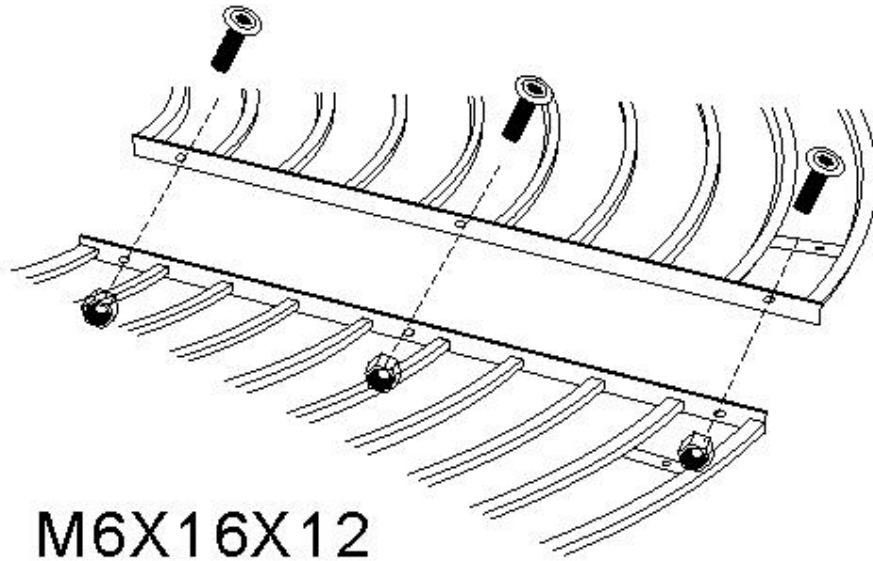

ORNAMENTAL TREE SEAT

ITEM NUMBER 4152

Customer Service.

Should you require further details or assistance, please contact our customer care line on 01562 753040

Please ensure that you check all the contents of your delivery packaging against the contents list on the enclosed Instruction Manual.

During assembly please take care not to over-tighten any fittings, as this may damage the product.

STEP 1

1

M6X16X12

M6x12

2

STEP 2

M6X16X8