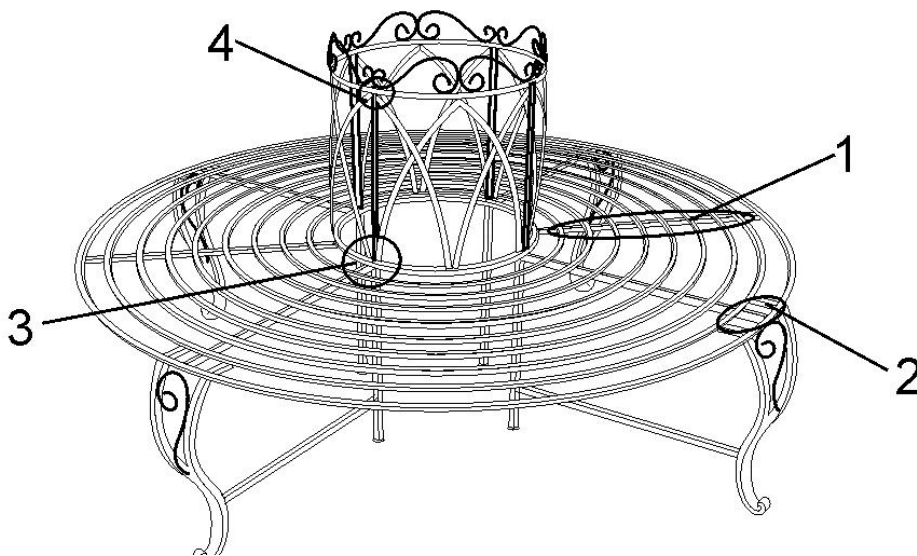

ORNAMENTAL TREE SEAT

ITEM NUMBER 4152

Customer Service.

Should you require further details or assistance, please contact our customer care line on 01562 753040

Please ensure that you check all the contents of your delivery packaging against the contents list on the enclosed Instruction Manual.

During assembly please take care not to over-tighten any fittings, as this may damage the product.

STEP 1

1

M6X16X12

M6x12

2

STEP 2

M6X16X8