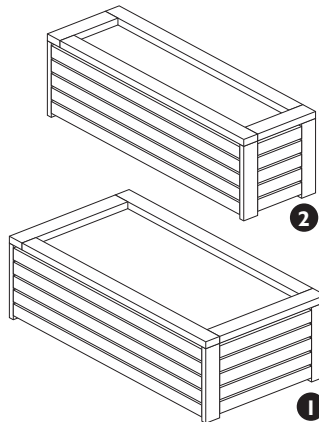

### Recommended tools for assembly

- Crosshead screwdriver

No.	Components	Qty.
1	Large planter	1
2	Small planter	1

No.	Fixing Kit	Qty.
15	Metal flat bracket	2
16	30mm screws	8

We constantly improve the quality of our products, occasionally the components may differ from the components shown and are only correct at time of printing. We reserve the right to change the specification of our products without prior notice.