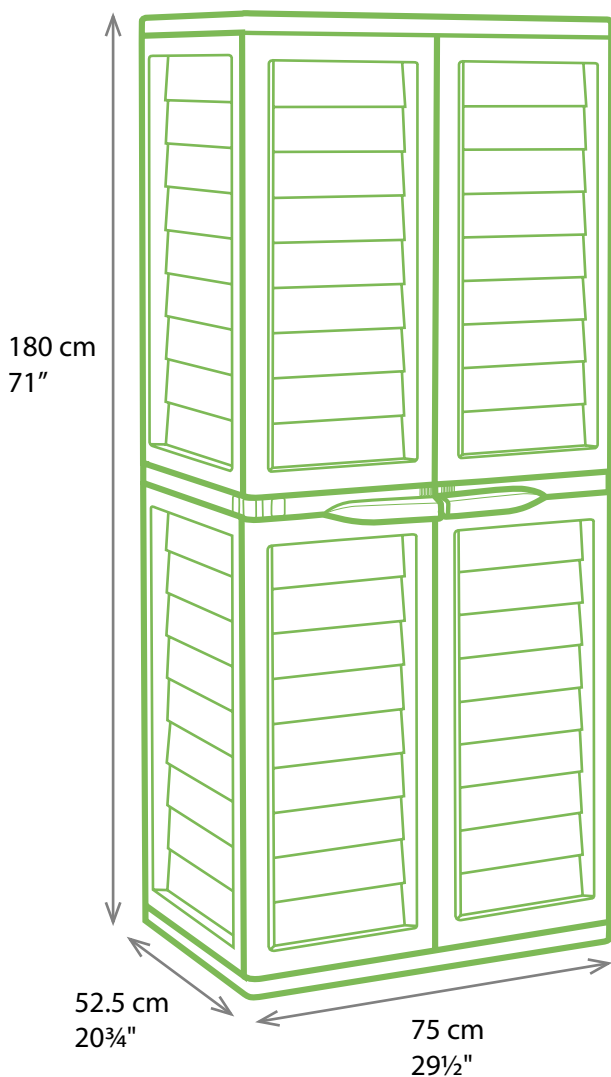

Wide Utility Cabinet with Partition

**Read carefully
before starting
assembling!**

- Ⓡ **Remise Large**
- ⓓ **Universal-schrank**
- Ⓝ **Brede praktische**
- Ⓢ **Extenso armario multiuso**

Regular : version A p. 3-8

With Feet : version B p. 9-14

Parts:

WL x 2

WR x 2

V2

E x 22

G x 16

H x 16

DL x 2

DR x 2

With Feet : version B (page 9-14)

Regular version A: p. 3-8 With feet version B: p. 9-14

Regular - version A

1

x 22

2

19

G  x 4

20

21

22

G  x 12

HS x 3

With Feet - version B