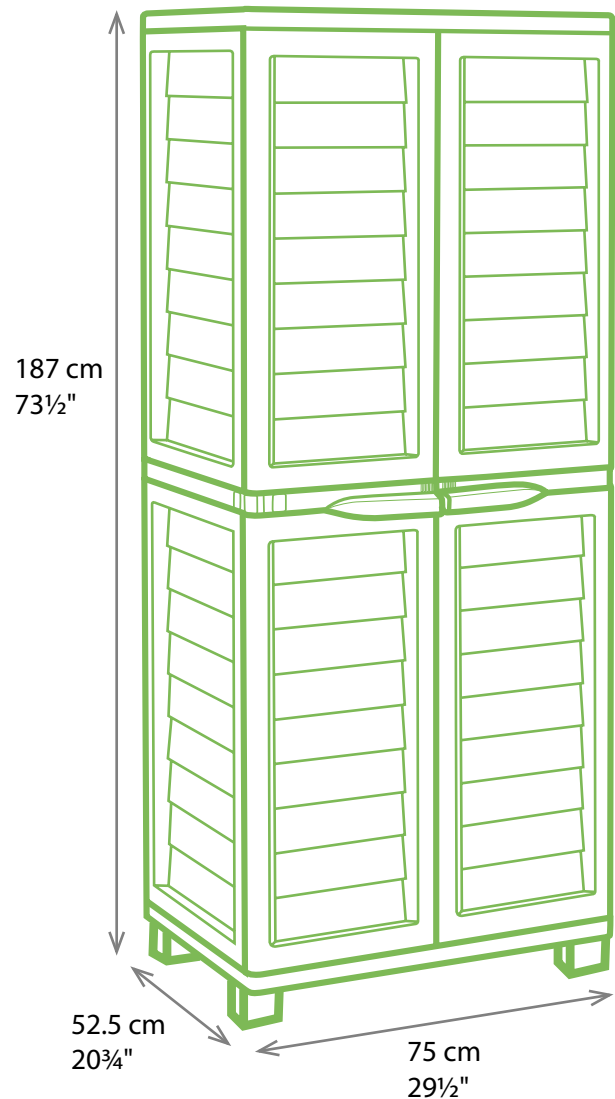

Wide Utility Cabinet with Partition

**Read carefully
before starting
assembling!**

- Ⓡ **Remise Large**
- ⓓ **Universal-schrank**
- Ⓝ **Brede praktische**
- Ⓢ **Extenso armario multiuso**

Regular : version A p. 3-8

With Feet : version B p. 9-14

Parts:

WL x 2

WR x 2

V2

E x 22

G x 16

H x 16

DL x 2

DR x 2

With Feet : version B (page 9-14)

Regular version A: p. 3-8 With feet version B: p. 9-14

Regular - version A

1

x 22

2

19

G  x 4

20

21

22

G  x 12

HS x 3

With Feet - version B