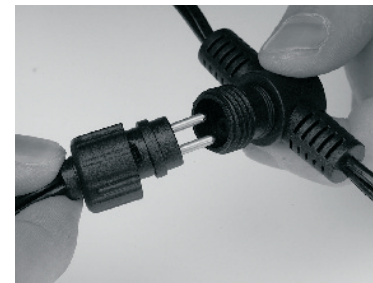

MR16 12V 20W GU5.3

1x Bajonet base

*Garden Lights*  
www.garden-lights.nl

MI3294 - 20091218

*Garden Lights*  
www.garden-lights.nl

▼ = Front