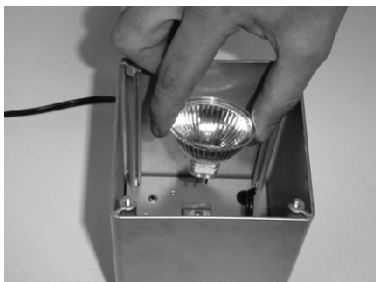

MR16 12V 20W GU5.3

1x Bajonet base

*Garden Lights*  
www.garden-lights.nl

MI3294 - 20091218

*Garden Lights*  
www.garden-lights.nl

▼ = Front