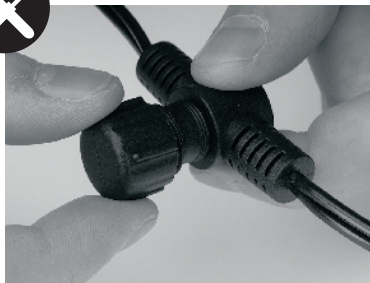

MR16 12V 20W GU5.3

1x Bajonet base

*Garden Lights*  
www.garden-lights.nl

MI3294 - 20091218

*Garden Lights*  
www.garden-lights.nl

▼ = Front