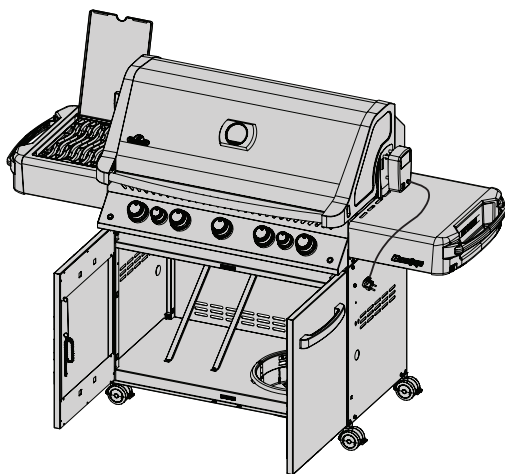

PHONE:
+31 345-58-8655

EMAIL:
eu.info@napoleon.com

ONLINE:
www.napoleon.com

NAPOLEON GRILLS EUROPE
De Riemsdijk 22, 4004 LC, Tiel
The Netherlands