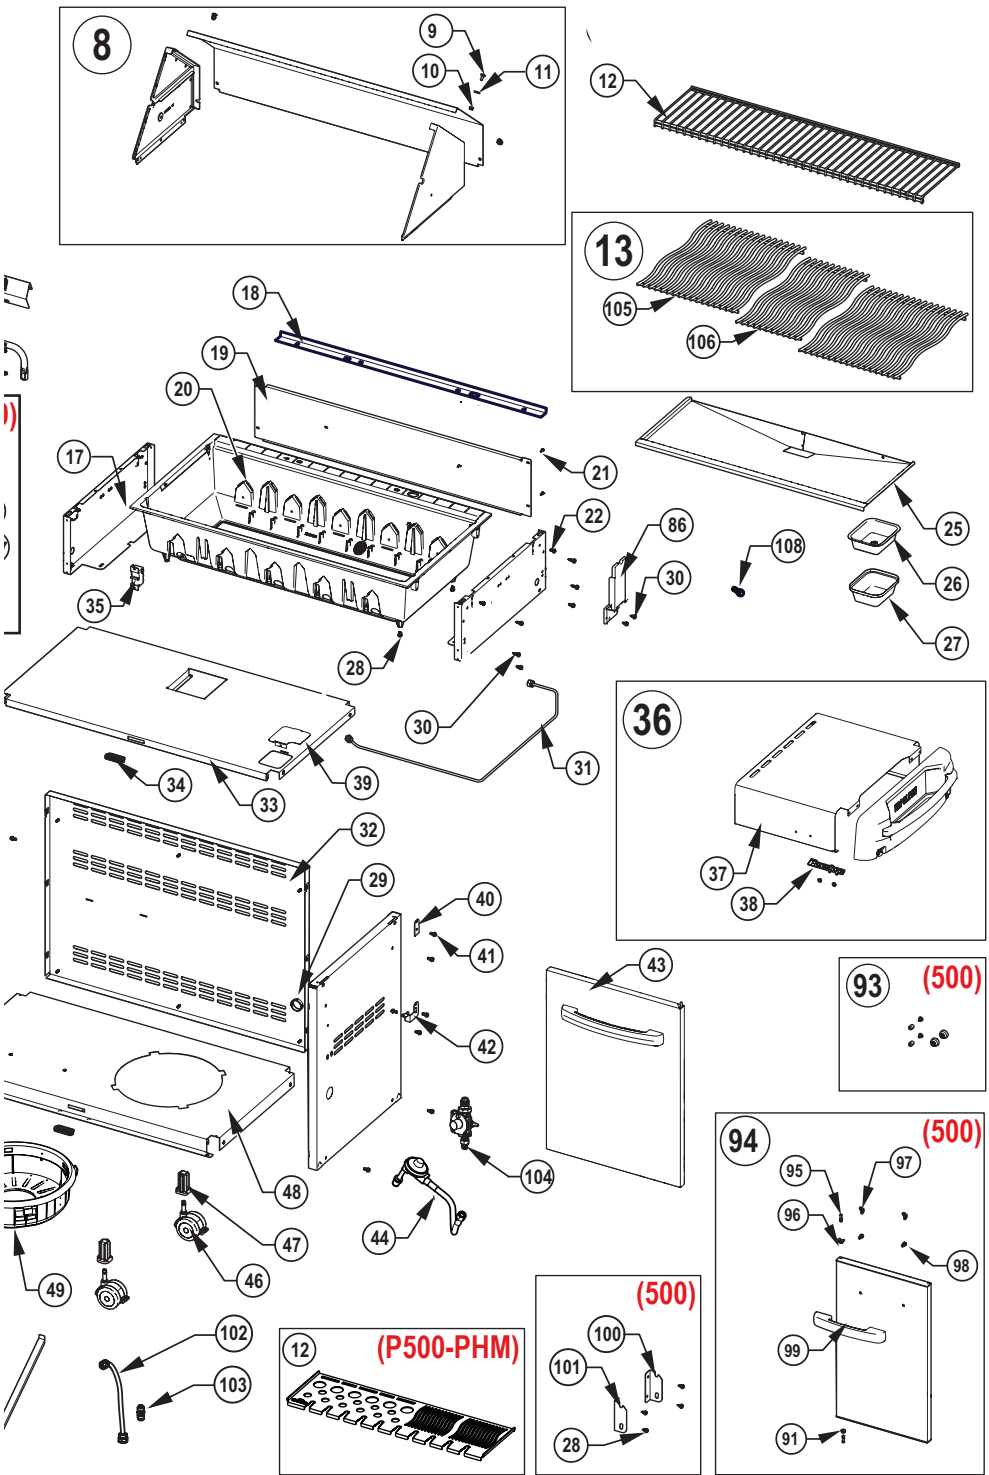

P665RSIB-3

P500-PHM
P500RSIB-3