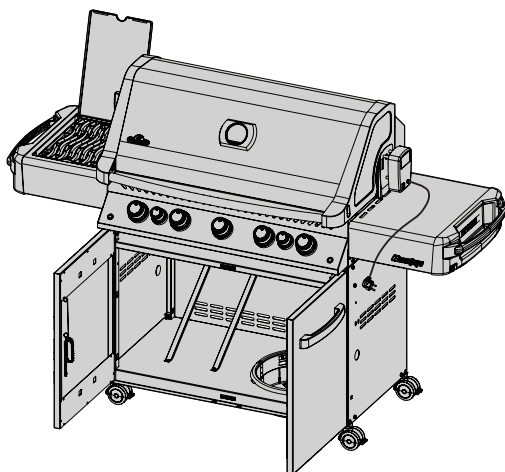

PHONE:
+31 345-58-8655

EMAIL:
eu.info@napoleon.com

ONLINE:
www.napoleon.com

NAPOLEON GRILLS EUROPE
De Riemsdijk 22, 4004 LC, Tiel
The Netherlands