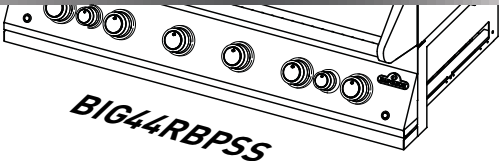

BIG44RBPSS