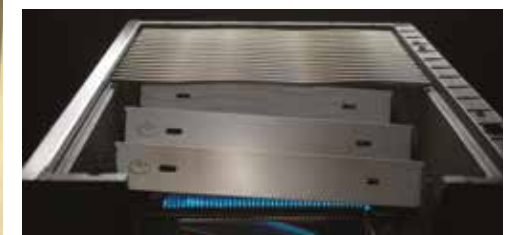

Proximity lighting

SAFETY GLOW™ colour changing control knobs

9,5 mm **WAVE**™ stainless steel grids and sear plates

BIPR0825RBIPSS-3

33,3 kW | 9 Burners | Total cooking area: 72 cm x 46 cm + 47 cm x 46 cm + Warming rack