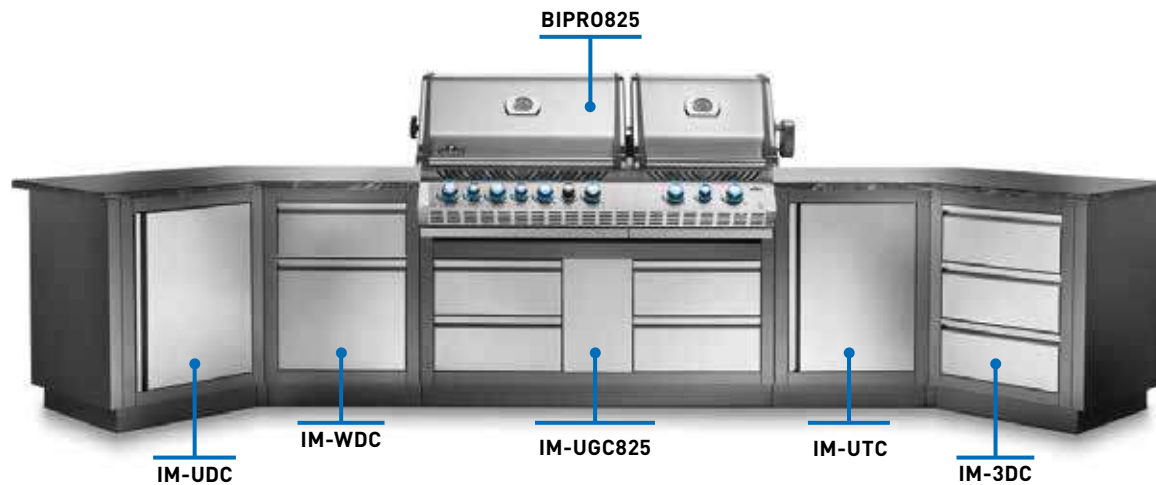

INFINITE POSSIBILITIES

The combinations you can make for your Napoleon outdoor kitchen are virtually limitless. They allow you to create your own personal outdoor dream!

Choosing your favourite barbecue grill head is just as much a part of your journey to a Napoleon outdoor kitchen as deciding on the most suitable and sensible modules and components - whether you are looking at side burners, drawers or refrigerators.

At the same time, the options are always coherent, visually attractive and of the highest quality. This makes putting together a Napoleon outdoor kitchen a project that is pure joy.

*Countertop not included