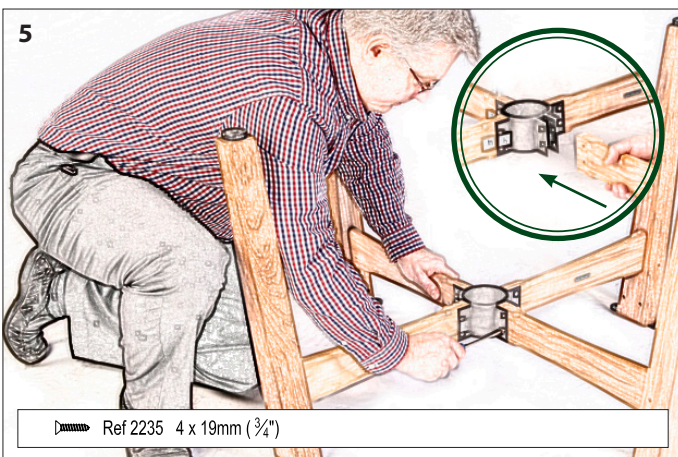

Monterey 100cm Square Table

2MT10.805

Barlow Tyrie Limited • www.teak.com

Monterey 100cm Square Table

2MT10.805

Barlow Tyrie Limited • www.teak.com