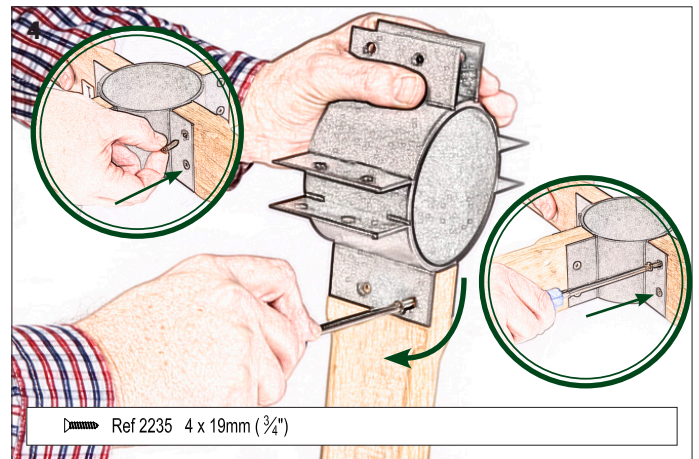

Monterey 100cm Square Table

2MT10.805

Barlow Tyrie Limited • www.teak.com

Monterey 100cm Square Table

2MT10.805

Barlow Tyrie Limited • www.teak.com