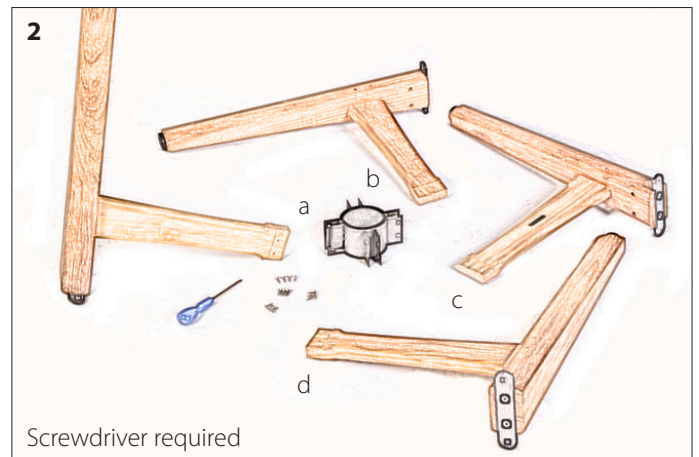

Monterey 100cm Square Table

2MT10.805

Barlow Tyrie Limited • www.teak.com

Monterey 100cm Square Table

2MT10.805

Barlow Tyrie Limited • www.teak.com