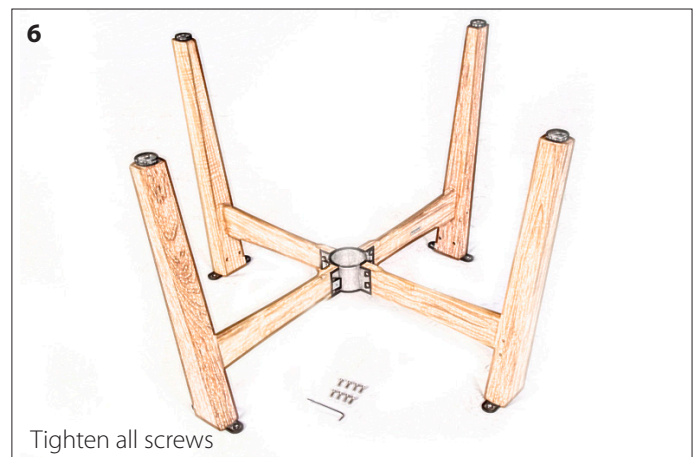

Monterey 100cm Square Table

2MT10.805

Barlow Tyrie Limited • www.teak.com

Monterey 100cm Square Table

2MT10.805

Barlow Tyrie Limited • www.teak.com