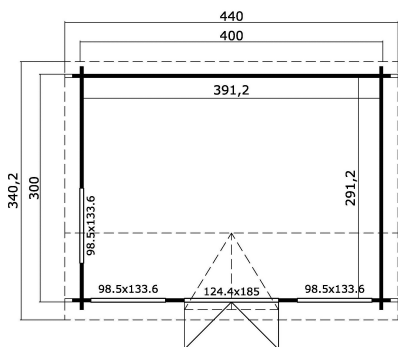

44 mm

2

8

PACKAGING: 1 PALLET(S)

440 x 118 x 70 cm
992 kg

EAN 4742913015240

DIMENSIONS

Floor area	11.39 m ²
Roof dimensions	3.40 x 4.40 m
Cubic volume	≈ 25.65 m ³
Wall height	≈ 2.11 m
Ridge height	≈ 2.39 m
Front overhang	≈ 20 cm

WINDOWS & DOORS

1 x Double door (DGP+A+*)	124.4 x 185.0 cm
2 x Double window open inward (DGP+A+*)	98.5 x 133.6 cm
1 x Double window open inward (DGP+*)	98.5 x 133.6 cm

*DGP+A+: Double Glazed Premium Plus with Arches

*DGP+: Double Glazed Premium Plus

ROOF & FLOOR

Roof boards	18x90 mm
Floor boards	18x90 mm
Roof surface	16.30 m ²
Roof angle	≈ 11/18.3/24.6 °
Treated Bearers	70x45 mm

* Optional roof covering available