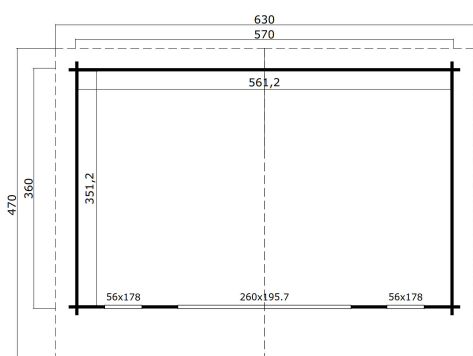

44 mm

3

0

PACKAGING: 2 PALLET(S)

 630 x 118 x 82 cm
1550 kg

 390 x 88 x 28 cm
120 kg

EAN 4743329232252

DIMENSIONS

Floor area	19.71 m ²
Roof dimensions	4.70 x 6.30 m
Cubic volume	≈ 44.38 m ³
Wall height	≈ 2.11 m
Ridge height	≈ 2.39 m
Front overhang	≈ 30 cm

WINDOWS & DOORS

1 x Folding door (2+*)	260.0 x 195.7 cm
1 x Single window open inward (DGP+*)	56.0 x 178.0 cm
1 x Single window open inward (DGP+*)	56.0 x 178.0 cm

*DGP+: Double Glazed Premium Plus

*2+: 2+

ROOF & FLOOR

Roof boards	18x90 mm
Floor boards	18x90 mm
Roof surface	30.20 m ²
Roof angle	≈ 3.7 °
Treated Bearers	45x70 mm

* Optional roof covering available