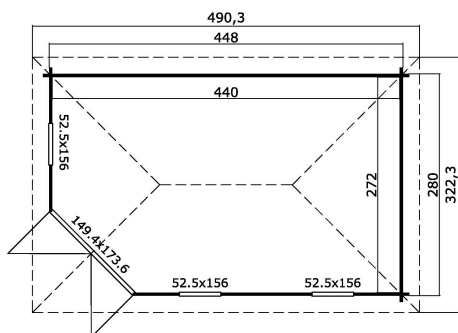

40
mm

2

8

PACKAGING: 1 PALLET(S)

630 x 118 x 60 cm
1000 kg

EAN 4742913010429

DIMENSIONS

Floor area	11.40 m ²
Roof dimensions	3.22 x 4.90 m
Cubic volume	≈ 26.0 m ³
Wall height	≈ 2.05 m
Ridge height	≈ 2.46 m
Front overhang	≈ 21 cm

WINDOWS & DOORS

1 x Double door (DGP+*)	149.4 x 173.6 cm
1 x Single window open inward (DGP+*)	52.5 x 156.0 cm
2 x Single window open inward (DGP+*)	52.5 x 156.0 cm

*DGP+: Double Glazed Premium Plus

ROOF & FLOOR

Roof boards	18x90 mm
Floor boards	18x90 mm
Roof surface	16.35 m ²
Roof angle	≈ 15 °
Treated Bearers	45x45 mm

* Optional roof covering available