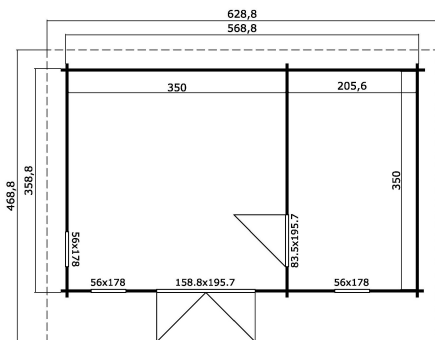

44  
mm

3

12

**PACKAGING: 1 PALLET(S)**

630 x 118 x 80 cm  
1712 kg

EAN 4742913016605

**DIMENSIONS**

Floor area	19.62 m <sup>2</sup>
Roof dimensions	4.69 x 6.29 m
Cubic volume	≈ 43.61 m <sup>3</sup>
Wall height	≈ 2.11 m
Ridge height	≈ 2.34 m
Front overhang	≈ 30 cm

**WINDOWS & DOORS**

1 x Double door (DGP+*)	158.8 x 195.7 cm
1 x Single door (DGP+*)	83.5 x 195.7 cm
3 x Single window open inward (DGP+*)	56.0 x 178.0 cm

\*DGP+: Double Glazed Premium Plus

**ROOF & FLOOR**

Roof boards	18x90 mm
Floor boards	18x90 mm
Roof surface	29.54 m <sup>2</sup>
Roof angle	≈ 3.7 °
Treated Bearers	45x70 mm

\* Optional roof covering available