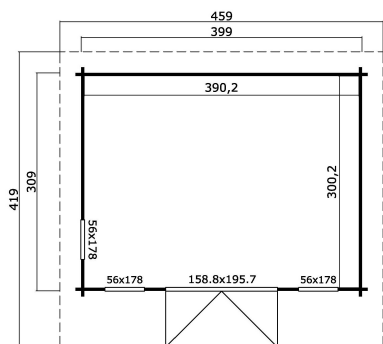

44  
mm

2

8

**PACKAGING: 1 PALLET(S)**

630 x 118 x 64 cm  
1128 kg

EAN 4742913014601

**DIMENSIONS**

Floor area	11.71 m <sup>2</sup>
Roof dimensions	4.19 x 4.59 m
Cubic volume	≈ 26.04 m <sup>3</sup>
Wall height	≈ 2.11 m
Ridge height	≈ 2.34 m
Front overhang	≈ 30 cm

**WINDOWS & DOORS**

1 x Double door (DGP+*)	158.8 x 195.7 cm
2 x Single window open inward (DGP+*)	56.0 x 178.0 cm
1 x Single window open inward (DGP+*)	56.0 x 178.0 cm

\*DGP+: Double Glazed Premium Plus

**ROOF & FLOOR**

Roof boards	18x90 mm
Floor boards	18x90 mm
Roof surface	19.29 m <sup>2</sup>
Roof angle	≈ 4.3 °
Treated Bearers	45x70 mm

\* Optional roof covering available