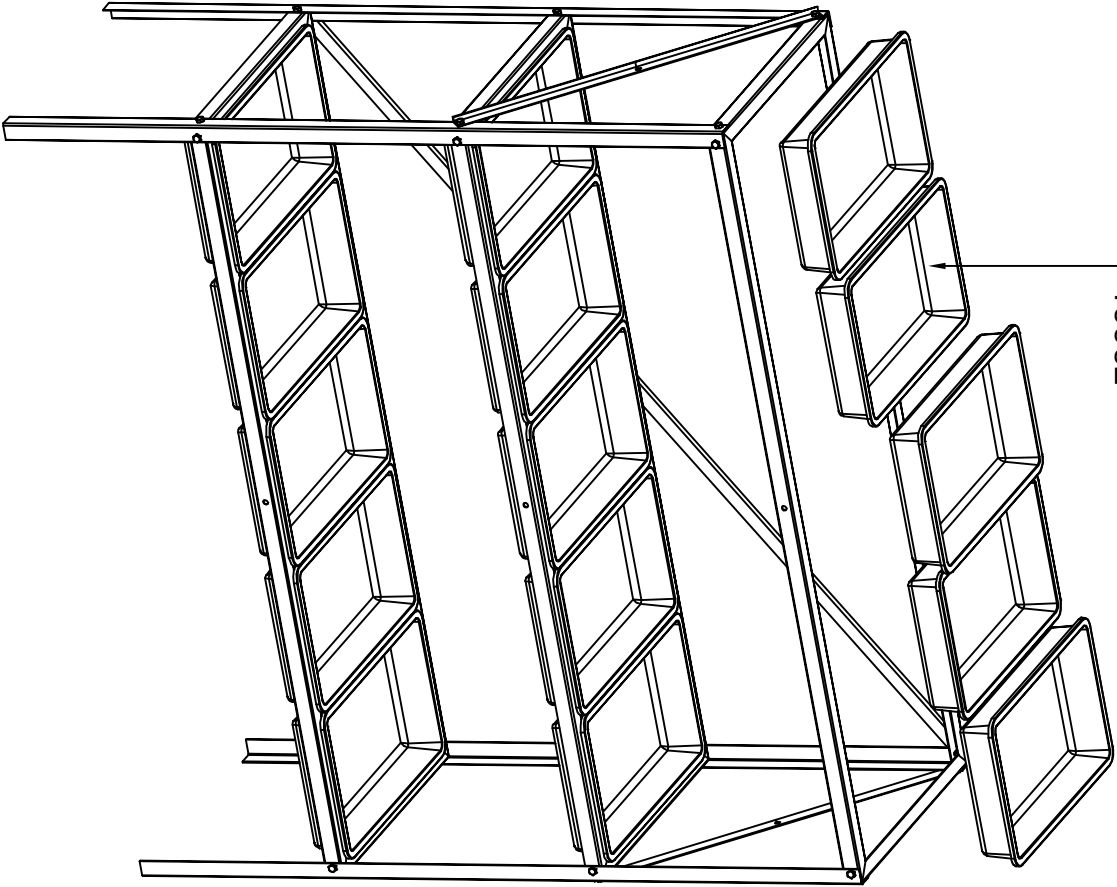

# 3 Tier Seed Tray Frame

## Assembly Instruction

MODEL:70686

PRODUCT SIZE(LxWxH):1192X402X1120MM

PLEASE READ CAREFULLY BEFORE ASSEMBLY

Customer Service Department

P.O. BOX 947,AYLESFORD,KENT ME20 7RT,UK

Tel: +44 (0) 1622 791234

Fax: +44 (0) 1622 791060