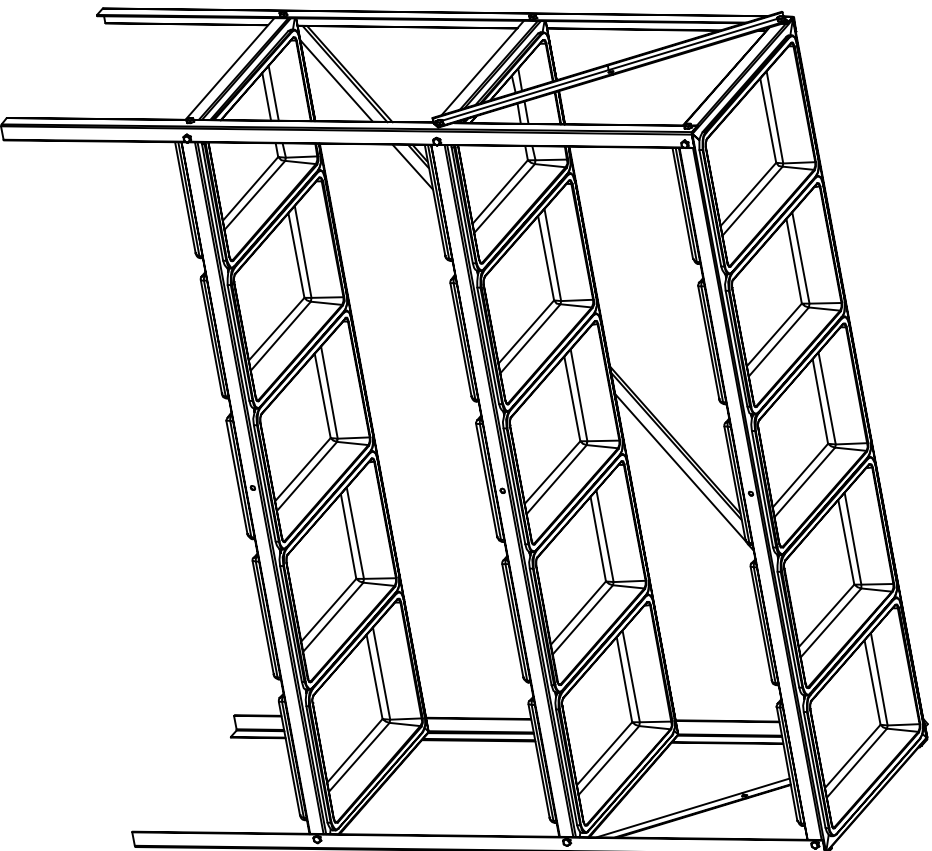

# 3 Tier Seed Tray Frame

## Assembly Instruction

MODEL:70686

PRODUCT SIZE(LxWxH):1192X402X1120MM

PLEASE READ CAREFULLY BEFORE ASSEMBLY

Customer Service Department

P.O. BOX 947,AYLESFORD,KENT ME20 7RT,UK

Tel: +44 (0) 1622 791234

Fax: +44 (0) 1622 791060