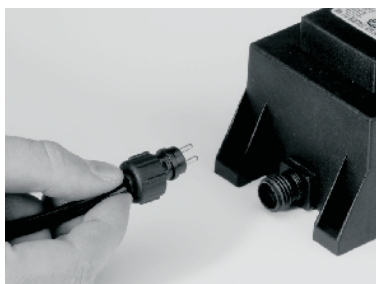

Transformer 150W outdoor

6012011

Adapter

PRI: 230-240V ~ 50Hz 180VA
SEC: 12V~Max 150 Watt

Garden Lights

www.garden-lights.nl

MI3491 - 20100223

Garden Lights