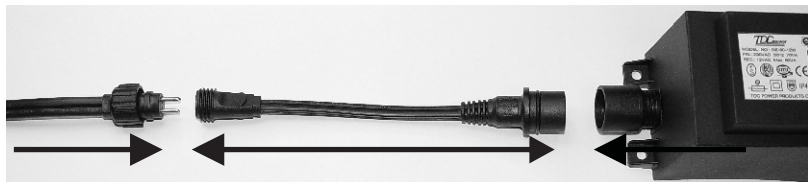

Transformer 150W outdoor

6012011

Adapter

PRI: 230-240V ~ 50Hz 180VA
SEC: 12V~Max 150 Watt

Garden Lights

www.garden-lights.nl

MI3491 - 20100223

Garden Lights