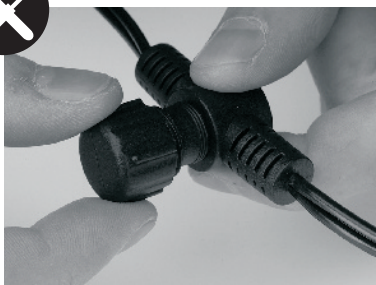

Transformer 150W outdoor

6012011

Adapter

PRI: 230-240V ~ 50Hz 180VA
SEC: 12V~Max 150 Watt

Garden Lights

www.garden-lights.nl

MI3491 - 20100223

Garden Lights