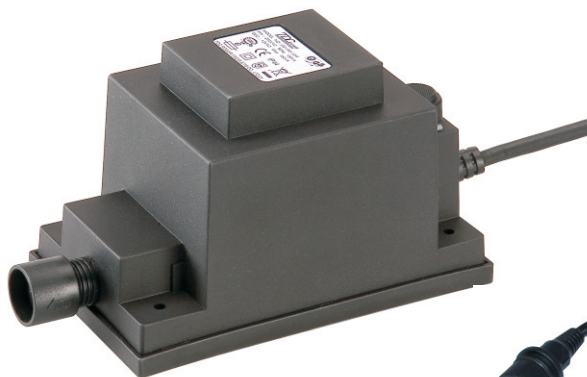

Transformer 150W outdoor

6012011

Adapter

PRI: 230-240V ~ 50Hz 180VA
SEC: 12V~Max 150 Watt

Garden Lights

www.garden-lights.nl

MI3491 - 20100223

Garden Lights