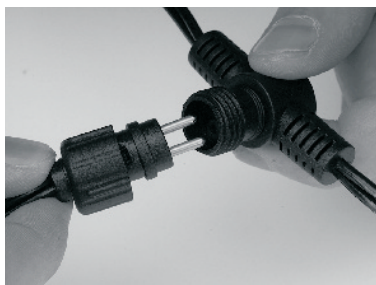

Transformer 150W outdoor

6012011

Adapter

PRI: 230-240V ~ 50Hz 180VA
SEC: 12V~Max 150 Watt

Garden Lights

www.garden-lights.nl

MI3491 - 20100223

Garden Lights