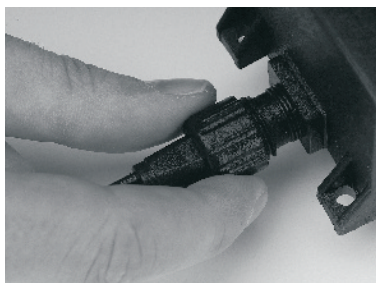

Transformer 150W outdoor

6012011

Adapter

PRI: 230-240V ~ 50Hz 180VA
SEC: 12V~Max 150 Watt

Garden Lights

www.garden-lights.nl

MI3491 - 20100223

Garden Lights