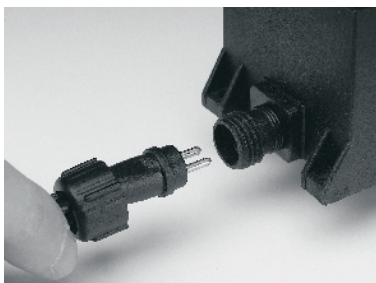

Transformer 150W outdoor

6012011

Adapter

PRI: 230-240V ~ 50Hz 180VA
SEC: 12V~Max 150 Watt

Garden Lights

www.garden-lights.nl

MI3491 - 20100223

Garden Lights