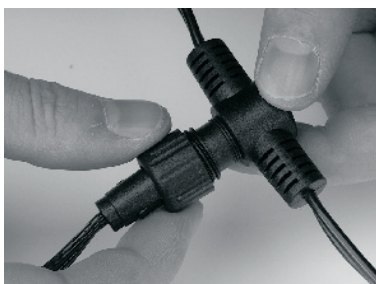

Transformer 150W outdoor

6012011

Adapter

PRI: 230-240V ~ 50Hz 180VA
SEC: 12V~Max 150 Watt

Garden Lights

www.garden-lights.nl

MI3491 - 20100223

Garden Lights