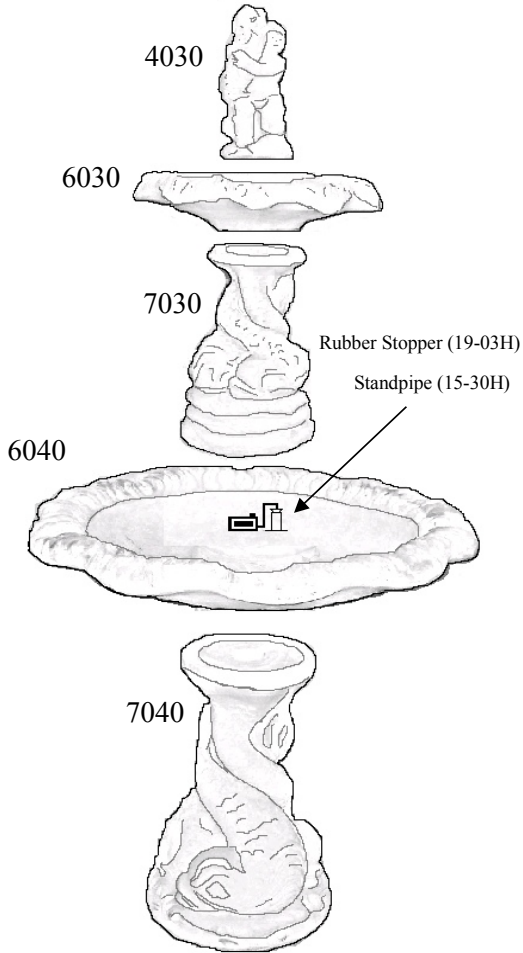

## 4030F5 Dolphin Tier Fountain, 5 pc.

### Part list: CK188

QTY	Description	Henri Part #
1	Fact Book	60-01H
1	R1 RESTRICTOR	20-06H
1	STANDPIPE, 1 X 5"	15-30H
1	NKT3/8" X 24"	04-33H
1	STOPPER, RUBBER#5 1/2 W/5/16"	19-03H

QTY	Description	Henri Part #
1	PUMP, PS1 PUMP 180+GPH 6' CORD	24-16H
1	EXHAUST, 3/8" FOR PS1 PUMP PS4	24-133H
1	HT WARRANTY CARD	60-03H
1	HT COMPANION SELL SHEET	60-04H
1	HT BAG 2MIL ZIPx6.25"x9.25" PRIN P	12-31H