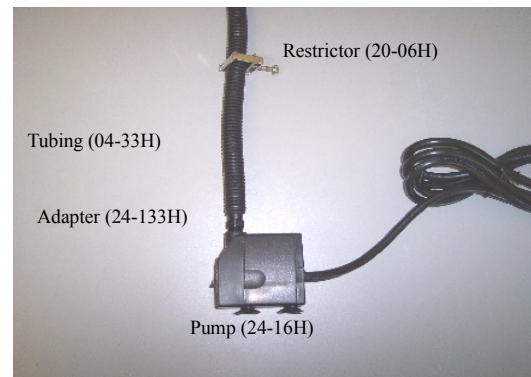

## 4030F5 Dolphin Tier Fountain, 5 pc.

### Part list: CK188

QTY	Description	Henri Part #
1	Fact Book	60-01H
1	R1 RESTRICTOR	20-06H
1	STANDPIPE, 1 X 5"	15-30H
1	NKT3/8" X 24"	04-33H
1	STOPPER, RUBBER#5 1/2 W/5/16"	19-03H

QTY	Description	Henri Part #
1	PUMP, PS1 PUMP 180+GPH 6' CORD	24-16H
1	EXHAUST, 3/8" FOR PS1 PUMP PS4	24-133H
1	HT WARRANTY CARD	60-03H
1	HT COMPANION SELL SHEET	60-04H
1	HT BAG 2MIL ZIPx6.25"x9.25" PRIN P	12-31H