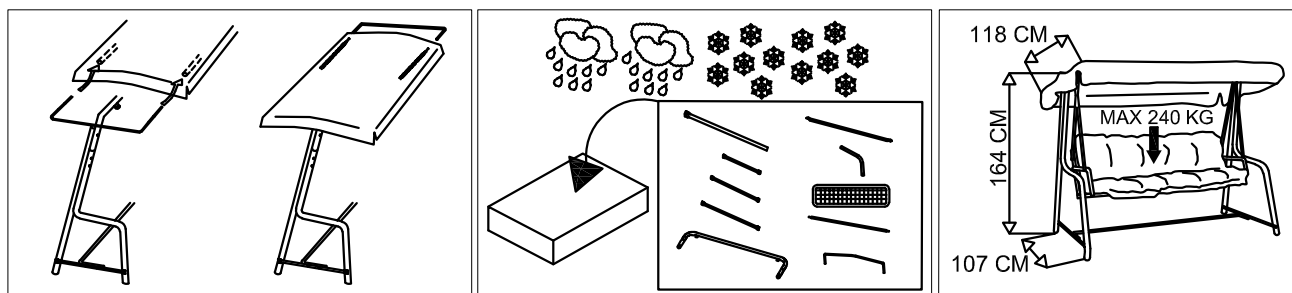

ART. 1S3 VIENNA HAMMOCK

IMPORTANT!
RETAIN FOR FUTURE REFERENCE:
READ CAREFULLY!

ASSEMBLY INSTRUCTIONS

Swing seat with steel frame, complete with cushions and canopy.

INSTRUCTIONS FOR USE:

Assembly is required. It is advisable that two people work together when assembling this product.

Once assembled, ensure the seat is placed on stable, level ground. It may only be used by children under adult supervision.

CONDITION FOR USE OF THE PRODUCT: Domestic use only.

MAINTENANCE AND STORAGE INSTRUCTIONS: