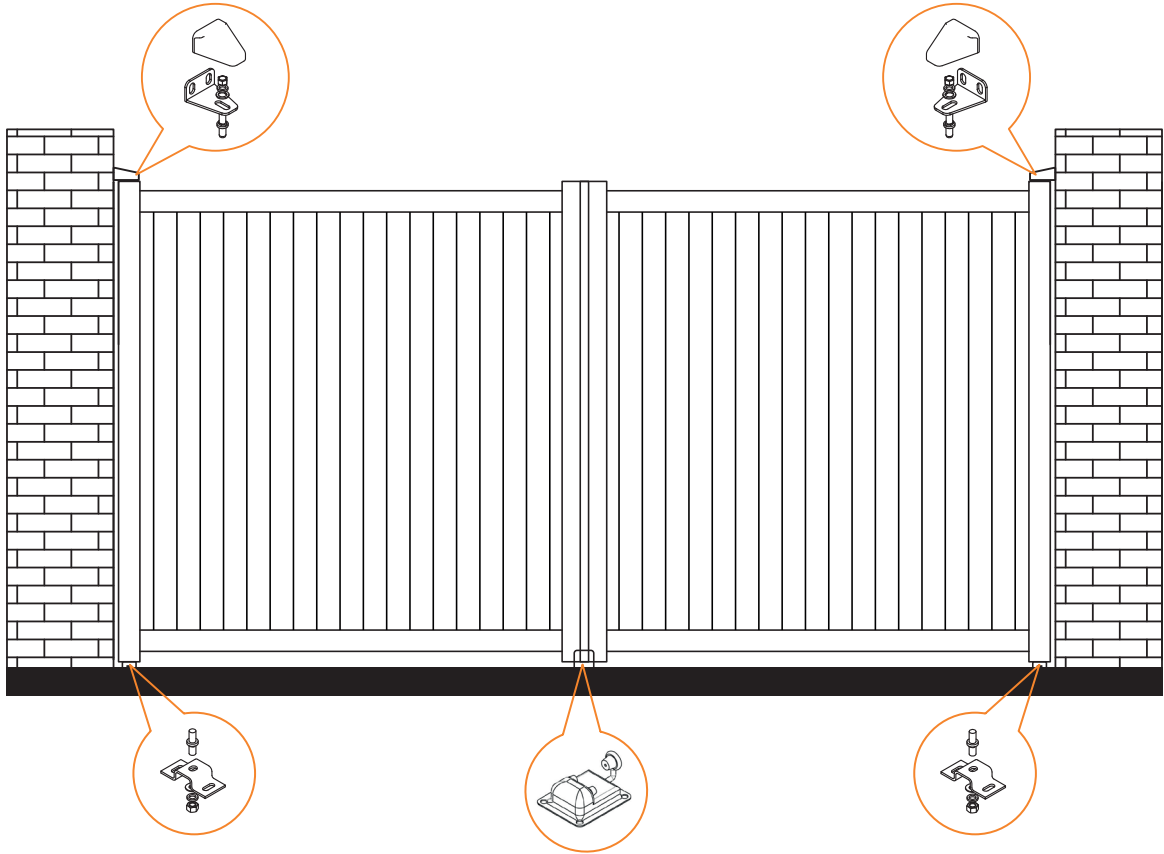

FIXED GAP INSTALLATION

FLOOR MOUNTED – For use when fitting to posts

RMG001DG

RMG002DG

RMG003DG

**2x Wall Mounted Hinges
(Top)**

**2x Floor Mounted Hinges
(Bottom)**

Gate Stop