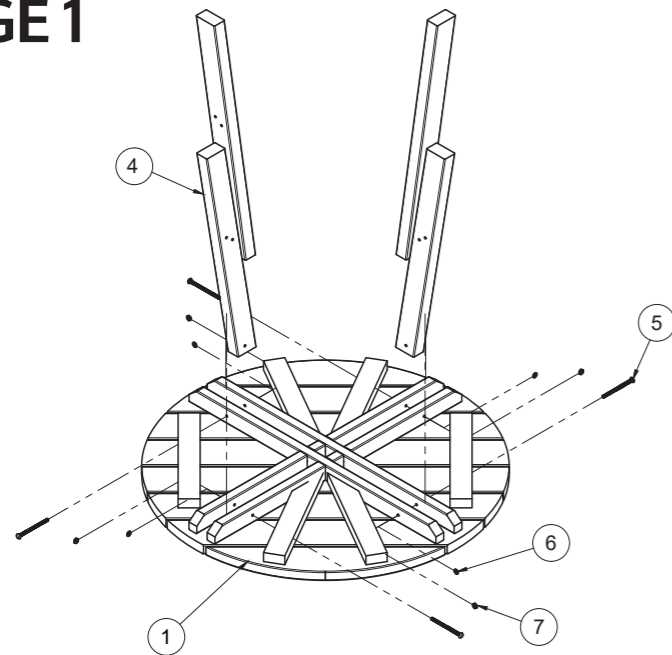

FREYA ROUND TABLE ASSEMBLY INSTRUCTION

Requires 1 person assembly
Tools required: 13mm Socket or Spanner, Pozi Screw driver. 3mm drill bit, all screw holes to be pre-drilled

STAGE 1