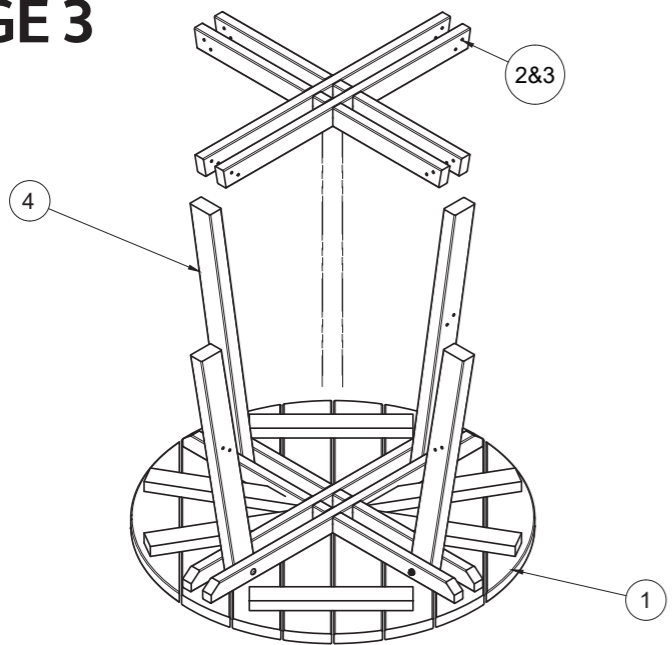

FREYA ROUND TABLE ASSEMBLY INSTRUCTION

Requires 1 person assembly
Tools required: 13mm Socket or Spanner, Pozi Screw driver. 3mm drill bit, all screw holes to be pre-drilled

STAGE 1

STAGE 2

STAGE 3

STAGE 4

YOUR PRODUCT IS NOW COMPLETE

Timber is a unique and naturally beautiful material with its own characteristics which makes each piece distinctive.

At Zest we are committed to the environment and we are very proud to be a Forest Stewardship® Certified company. FSC®-C114990 and all timber used has been ethically sourced from responsibly managed forests.

Splits & cracks are to be expected in timber and they naturally appear in the grain due to changing temperatures and humidity levels. They are not a cause for concern as they will not affect the strength or durability of the product.

If a particular split or crack becomes visible and is of concern simply use the "2p Coin Test" as a guide. There is no need for concern if the coin will not fit. If the coin does fit in the split, potentially there may be an issue. In this case, in order for customer services to investigate the matter fully, it should be reported in writing to your retailer, along with a clear photograph showing the 2p coin in place.

"Here at Zest we take any complaint very seriously and each one is investigated individually and judged specifically using established guidelines to determine if it is a justified complaint and whether a replacement part is required."

Customer Service Dept.

Knots are a natural characteristic of timber however a dead knot may be an issue which can be reported in writing to your retailer and must include photographic evidence to support the query.

Sun Bleaching (from packaging) is not a cause for concern and the product will fade over time when items are placed outdoors.