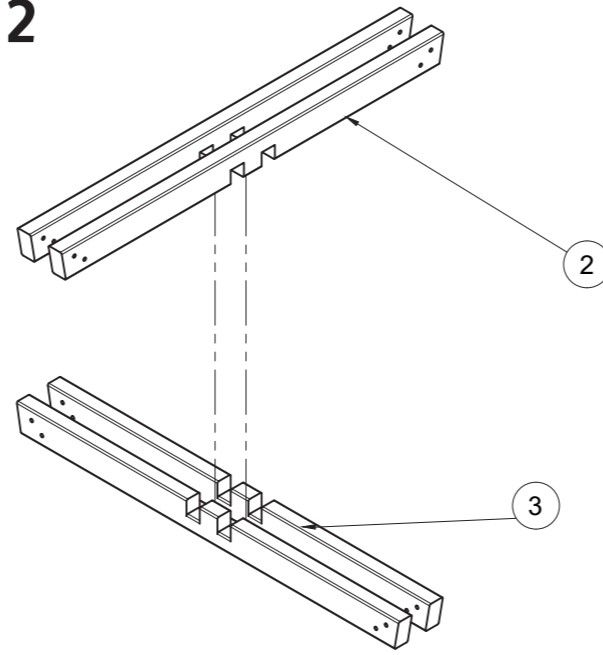

FREYA ROUND TABLE ASSEMBLY INSTRUCTION

Requires 1 person assembly
Tools required: 13mm Socket or Spanner, Pozi Screw driver. 3mm drill bit, all screw holes to be pre-drilled

STAGE 1

STAGE 2

STAGE 3

STAGE 4

YOUR PRODUCT IS NOW COMPLETE

Timber is a unique and naturally beautiful material with its own characteristics which makes each piece distinctive.

At Zest we are committed to the environment and we are very proud to be a Forest Stewardship® Certified company. FSC®-C114990 and all timber used has been ethically sourced from responsibly managed forests.

Splits & cracks are to be expected in timber and they naturally appear in the grain due to changing temperatures and humidity levels. They are not a cause for concern as they will not affect the strength or durability of the product.

If a particular split or crack becomes visible and is of concern simply use the "2p Coin Test" as a guide. There is no need for concern if the coin will not fit. If the coin does fit in the split, potentially there may be an issue. In this case, in order for customer services to investigate the matter fully, it should be reported in writing to your retailer, along with a clear photograph showing the 2p coin in place.

"Here at Zest we take any complaint very seriously and each one is investigated individually and judged specifically using established guidelines to determine if it is a justified complaint and whether a replacement part is required."

Customer Service Dept.

Knots are a natural characteristic of timber however a dead knot may be an issue which can be reported in writing to your retailer and must include photographic evidence to support the query.

Sun Bleaching (from packaging) is not a cause for concern and the product will fade over time when items are placed outdoors.