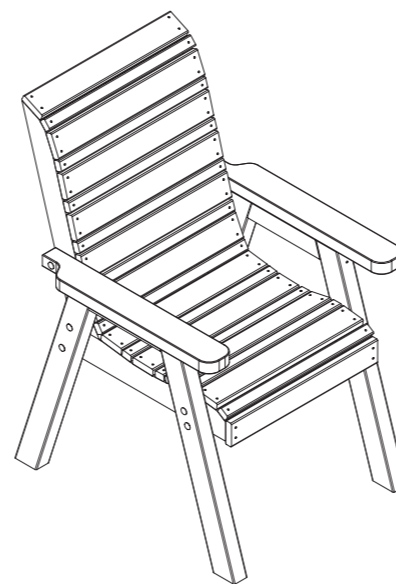

STAGE 4

YOUR PRODUCT IS NOW COMPLETE

Timber is a unique and naturally beautiful material with its own characteristics which makes each piece distinctive.

At Zest we are committed to the environment and we are very proud to be a Forest Stewardship® Certified company. FSC®-C114990 and all timber used has been ethically sourced from responsibly managed forests.

Splits & cracks are to be expected in timber and they naturally appear in the grain due to changing temperatures and humidity levels. They are not a cause for concern as they will not affect the strength or durability of the product.

If a particular split or crack becomes visible and is of concern simply use the "2p Coin Test" as a guide. There is no need for concern if the coin will not fit. If the coin does fit in the split, potentially there may be an issue. In this case, in order for customer services to investigate the matter fully, it should be reported in writing to your retailer, along with a clear photograph showing the 2p coin in place.

"Here at Zest we take any complaint very seriously and each one is investigated individually and judged specifically using established guidelines to determine if it is a justified complaint and whether a replacement part is required."

Customer Service Dept.

Knots are a natural characteristic of timber however a dead knot may be an issue which can be reported in writing to your retailer and must include photographic evidence to support the query.

Sun Bleaching (from packaging) is not a cause for concern and the product will fade over time when items are placed outdoors.

This will not affect the durability of the product.

PACK LIST

Part Number	Part Image	Part Description	Code	Part Quantity
1		Right Leg	35037	1
2		Left Leg	35035	1
3		Seat Base	35036	1
4		Seat Back	35038	1
5	Fixing kit		35043	1
6		M8 x 80mm Coach Bolt		10
7		M8 Washer		10
8		M8 Nut		10

Please take a few moments to check all pack contents listed

ANIMATED ASSEMBLY

EASY BUILD

Want to see how easy a Freya Chair is to build?

Head to our Zest YouTube channel or scan this QR code using your smart device to see our Freya Chair animated assembly video, making assembly even more manageable. To be used in conjunction with your assembly instructions, you can watch how each step comes together to create your Zest product. You can also head to our website to download a digital copy of your assembly instructions.