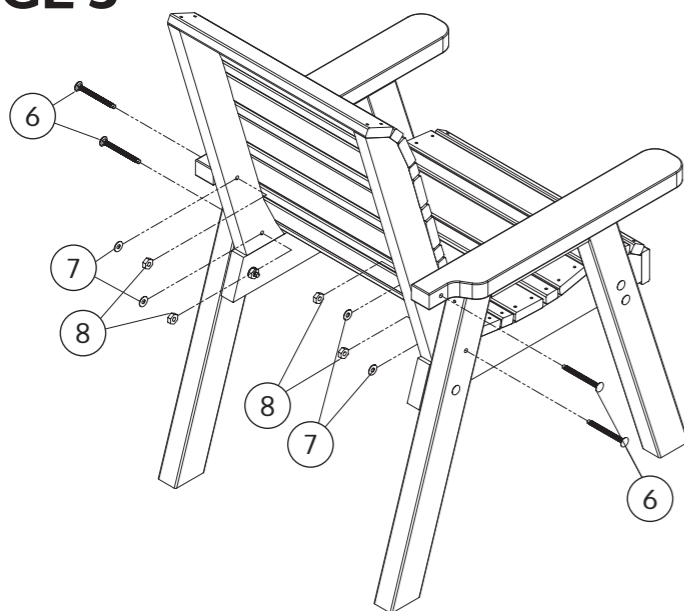

5 027003 003826 >

FREYA CHAIR

ASSEMBLY INSTRUCTION

Requires 1 person assembly
Tools required: 13mm Socket or Spanner, Pozi Screw driver. 3mm drill bit, all screw holes to be pre-drilled

STAGE 1

STAGE 2

STAGE 3