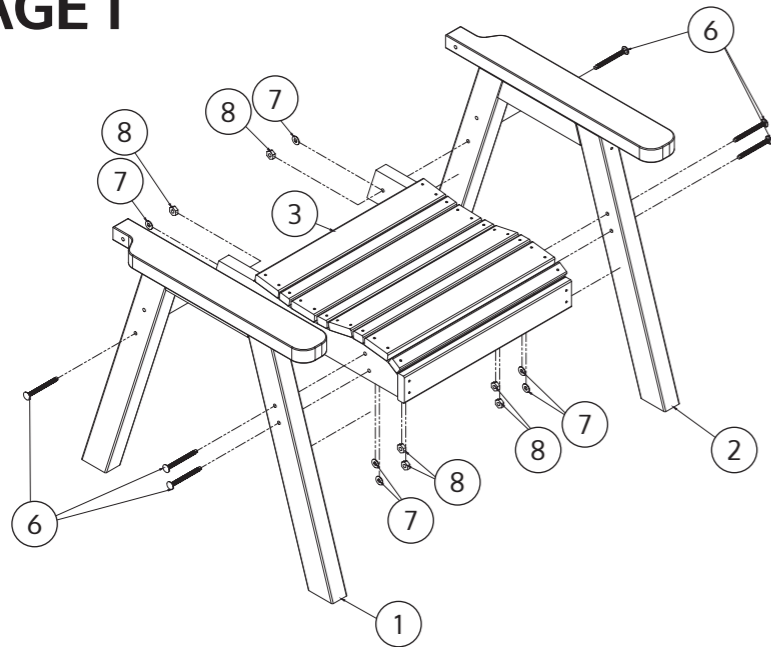

5 027003 003826 >

FREYA CHAIR

ASSEMBLY INSTRUCTION

Requires 1 person assembly
Tools required: 13mm Socket or Spanner, Pozi Screw driver. 3mm drill bit, all screw holes to be pre-drilled

STAGE 1

STAGE 2

STAGE 3