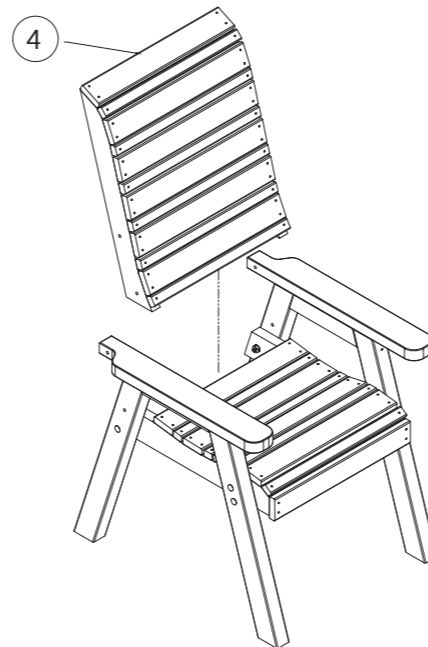

5 027003 003826 >

FREYA CHAIR

ASSEMBLY INSTRUCTION

Requires 1 person assembly
Tools required: 13mm Socket or Spanner, Pozi Screw driver. 3mm drill bit, all screw holes to be pre-drilled

STAGE 1

STAGE 2

STAGE 3