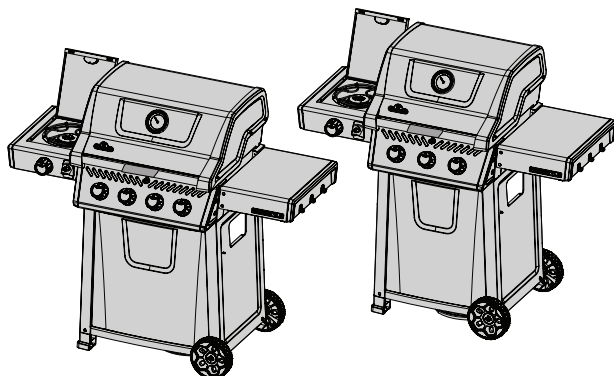

F425/365SB