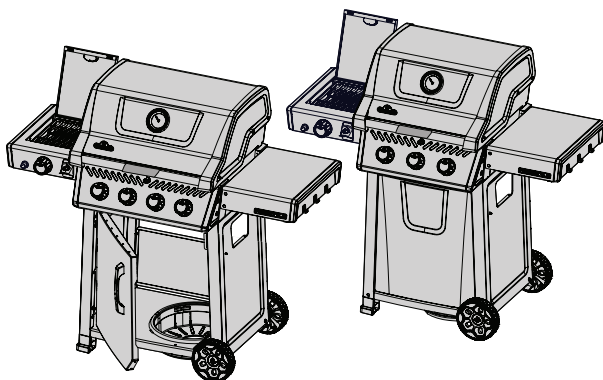

F425SIB
F425DSIB
F365SIB
F365DSIB