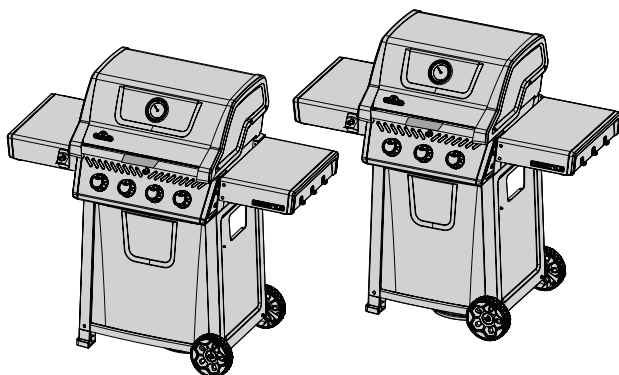

F425/365

F425/365SB

F425SIB
F425DSIB
F365SIB
F365DSIB

+31 345 588655

info@napoleongrills.nl

www.napoleon.com

WOLF STEEL EUROPE
De Riemsdijk 22, 4004 LC,
Tiel, The Netherlands