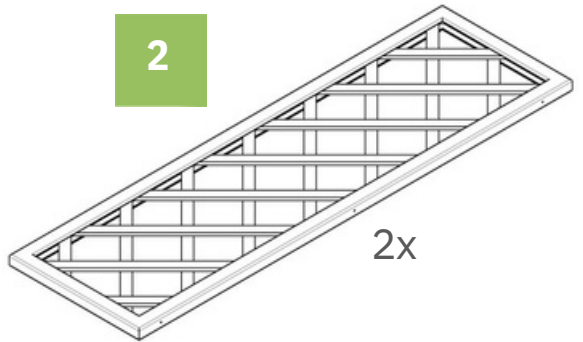

Dover

040194

EQUIPMENT

2 people

Measure

Drill

Level

Angle
bracket

PARTS

1

4x

2

2x

3

2x

4