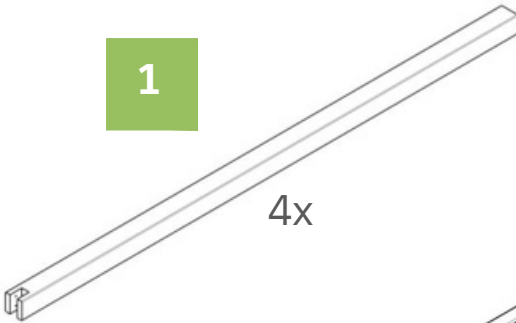

Dover

040194

EQUIPMENT

2 people

Measure

Drill

Level

Angle
bracket

PARTS

1

4x

2

2x

3

2x

4