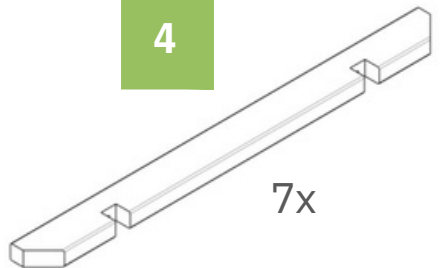

Dover

040194

EQUIPMENT

2 people

Measure

Drill

Level

Angle
bracket

PARTS

1

4x

2

2x

3

2x

4

7x

FITTINGS

SCREW BIT: PZ2

A

34x

4x60 mm

Step 1

Pay attention to the positioning of the posts notches