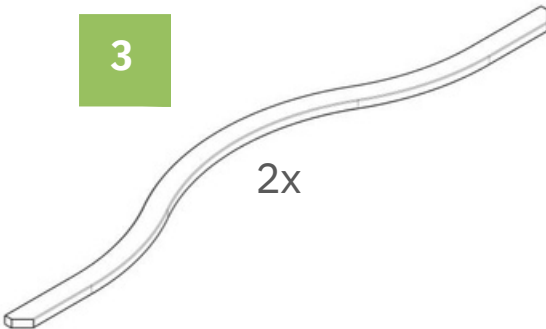

Dover

040194

EQUIPMENT

2 people

Measure

Drill

Level

Angle
bracket

PARTS

1

4x

2

2x

3

2x

4

7x

FITTINGS

SCREW BIT: PZ2

A

34x

4x60 mm

Step 1

Pay attention to the positioning of the posts notches