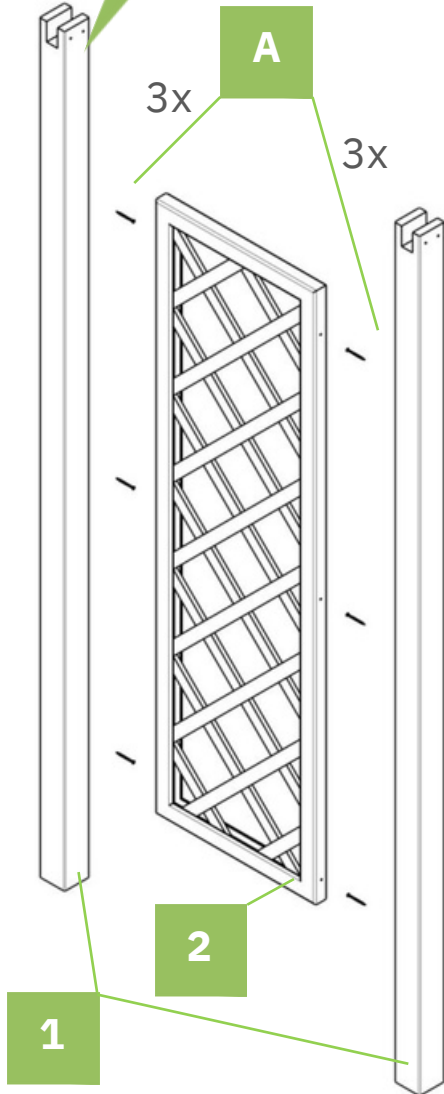

PARTS

1

4x

2

2x

3

2x

4

7x

FITTINGS

SCREW BIT: PZ2

A

34x

4x60 mm

Step 1

Pay attention to the positioning of the posts notches

1

2

A

3x

3x

Assemble 2 such segments

Mount the trellis in the middle of the post

30 cm