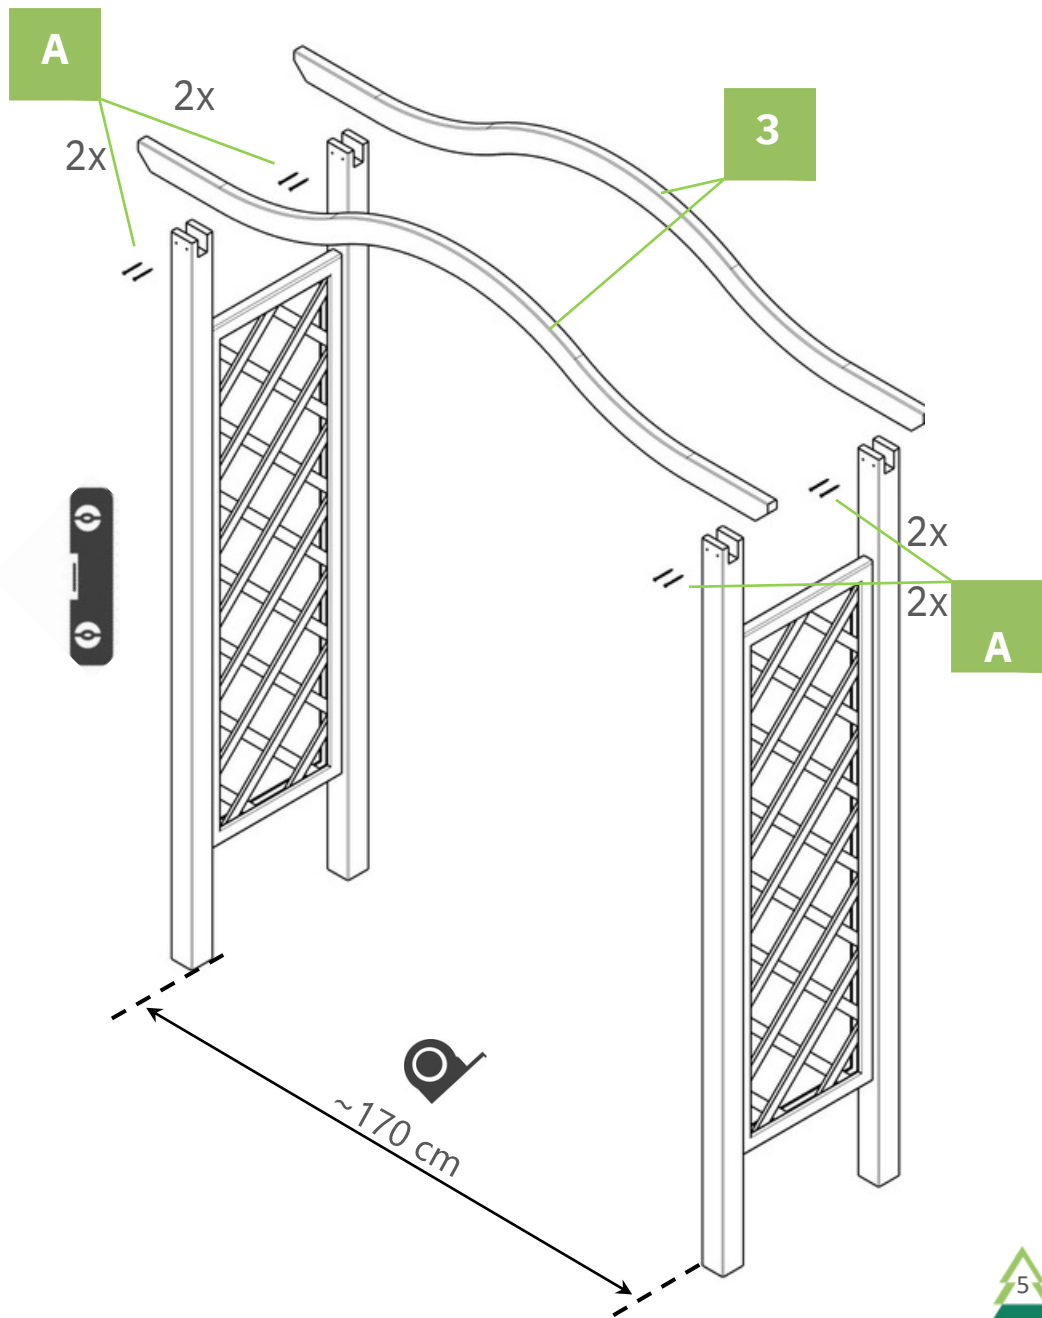

7x

FITTINGS

SCREW BIT: PZ2

A

34x

4x60 mm

Step 1

Pay attention to the positioning of the posts notches

1

2

A

3x

3x

Assemble 2 such segments

Mount the trellis in the middle of the post

30 cm

Step 2

Step 3