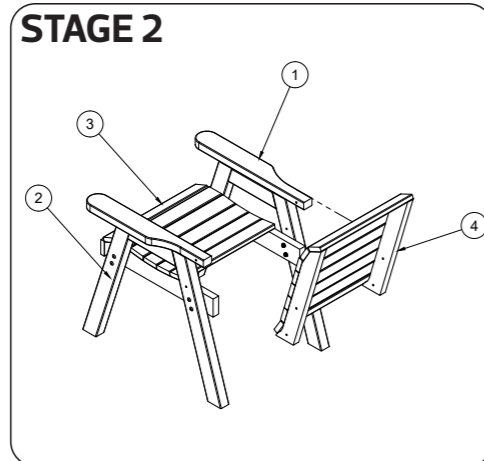

CHARLOTTE RECTANGULAR DINING SET 1

ASSEMBLY INSTRUCTION

Requires 1 person assembly

Tools required: 13mm Socket or Spanner,
Pozi Screw driver

Timber is a unique and naturally beautiful material with its own characteristics which makes each piece distinctive.