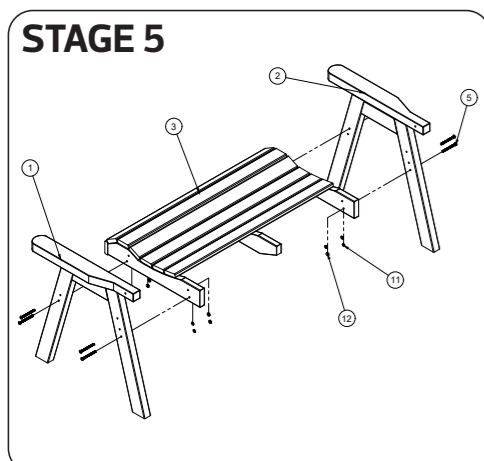

CHARLOTTE RECTANGULAR DINING SET 1

ASSEMBLY INSTRUCTION

Requires 1 person assembly

Tools required: 13mm Socket or Spanner,
Pozi Screw driver

Timber is a unique and naturally beautiful material with its own characteristics which makes each piece distinctive.