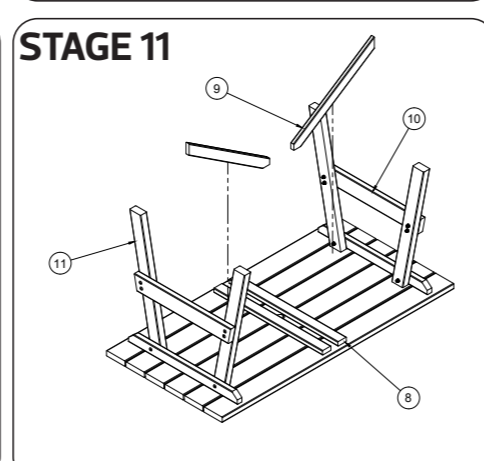

CHARLOTTE RECTANGULAR DINING SET 1

ASSEMBLY INSTRUCTION

Requires 1 person assembly

Tools required: 13mm Socket or Spanner,
Pozi Screw driver

Timber is a unique and naturally beautiful material with its own characteristics which makes each piece distinctive.