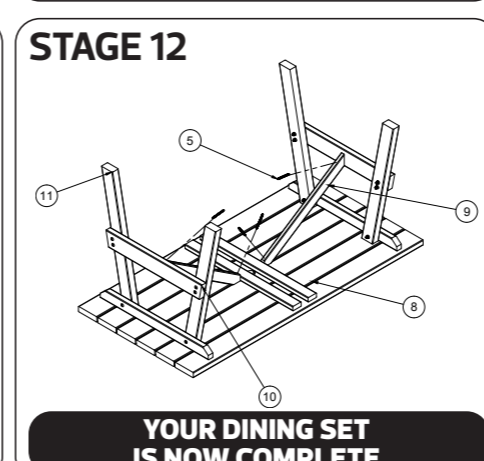

CHARLOTTE RECTANGULAR DINING SET 1

ASSEMBLY INSTRUCTION

Requires 1 person assembly

Tools required: 13mm Socket or Spanner,
Pozi Screw driver

Timber is a unique and naturally beautiful material with its own characteristics which makes each piece distinctive.