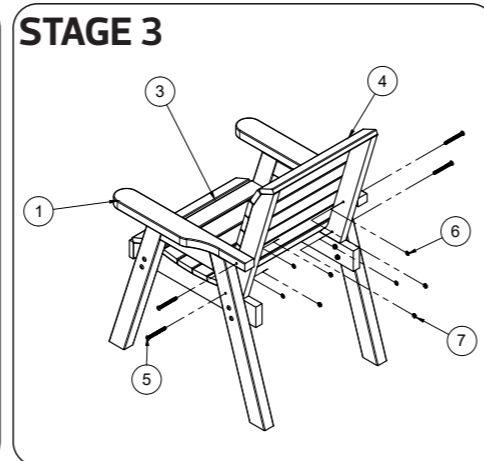

CHARLOTTE RECTANGULAR DINING SET 1

ASSEMBLY INSTRUCTION

Requires 1 person assembly

Tools required: 13mm Socket or Spanner,
Pozi Screw driver

Timber is a unique and naturally beautiful material with its own characteristics which makes each piece distinctive.