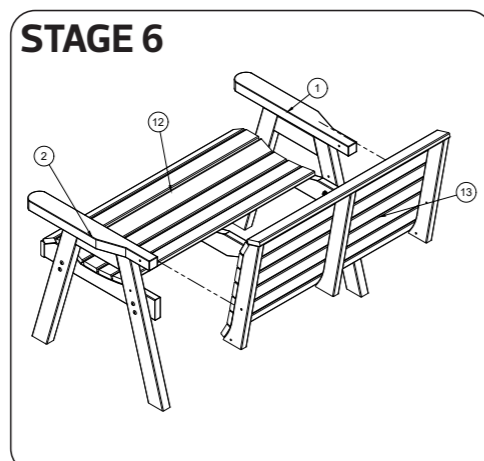

CHARLOTTE RECTANGULAR DINING SET 1

ASSEMBLY INSTRUCTION

Requires 1 person assembly

Tools required: 13mm Socket or Spanner,
Pozi Screw driver

Timber is a unique and naturally beautiful material with its own characteristics which makes each piece distinctive.