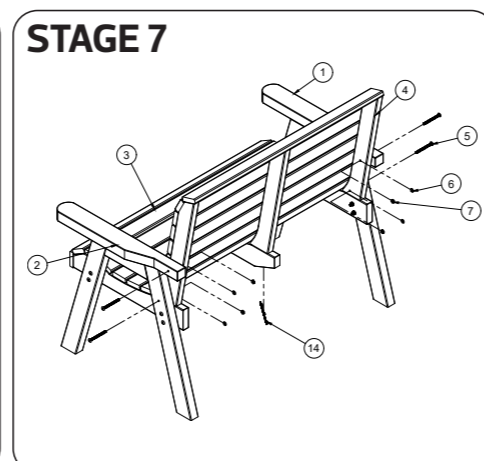

CHARLOTTE RECTANGULAR DINING SET 1

ASSEMBLY INSTRUCTION

Requires 1 person assembly

Tools required: 13mm Socket or Spanner,
Pozi Screw driver

Timber is a unique and naturally beautiful material with its own characteristics which makes each piece distinctive.