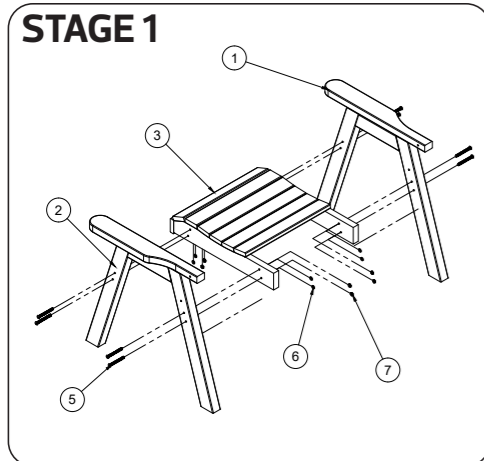

CHARLOTTE RECTANGULAR DINING SET 1

ASSEMBLY INSTRUCTION

Requires 1 person assembly

Tools required: 13mm Socket or Spanner,
Pozi Screw driver

Timber is a unique and naturally beautiful material with its own characteristics which makes each piece distinctive.