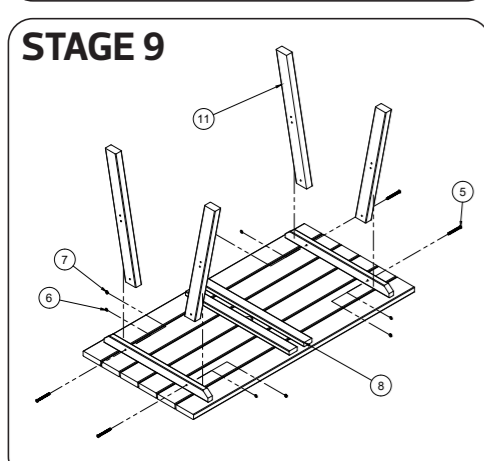

CHARLOTTE RECTANGULAR DINING SET 1

ASSEMBLY INSTRUCTION

Requires 1 person assembly

Tools required: 13mm Socket or Spanner,
Pozi Screw driver

Timber is a unique and naturally beautiful material with its own characteristics which makes each piece distinctive.