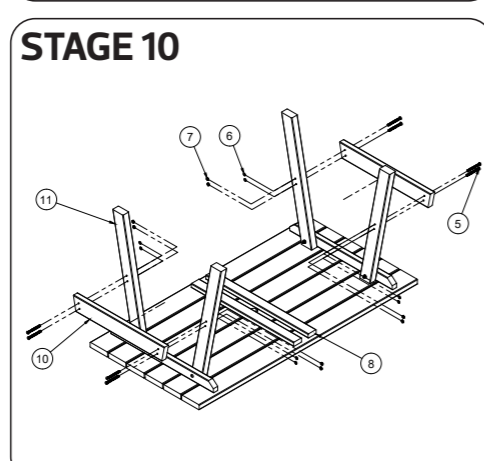

CHARLOTTE RECTANGULAR DINING SET 1

ASSEMBLY INSTRUCTION

Requires 1 person assembly

Tools required: 13mm Socket or Spanner,
Pozi Screw driver

Timber is a unique and naturally beautiful material with its own characteristics which makes each piece distinctive.