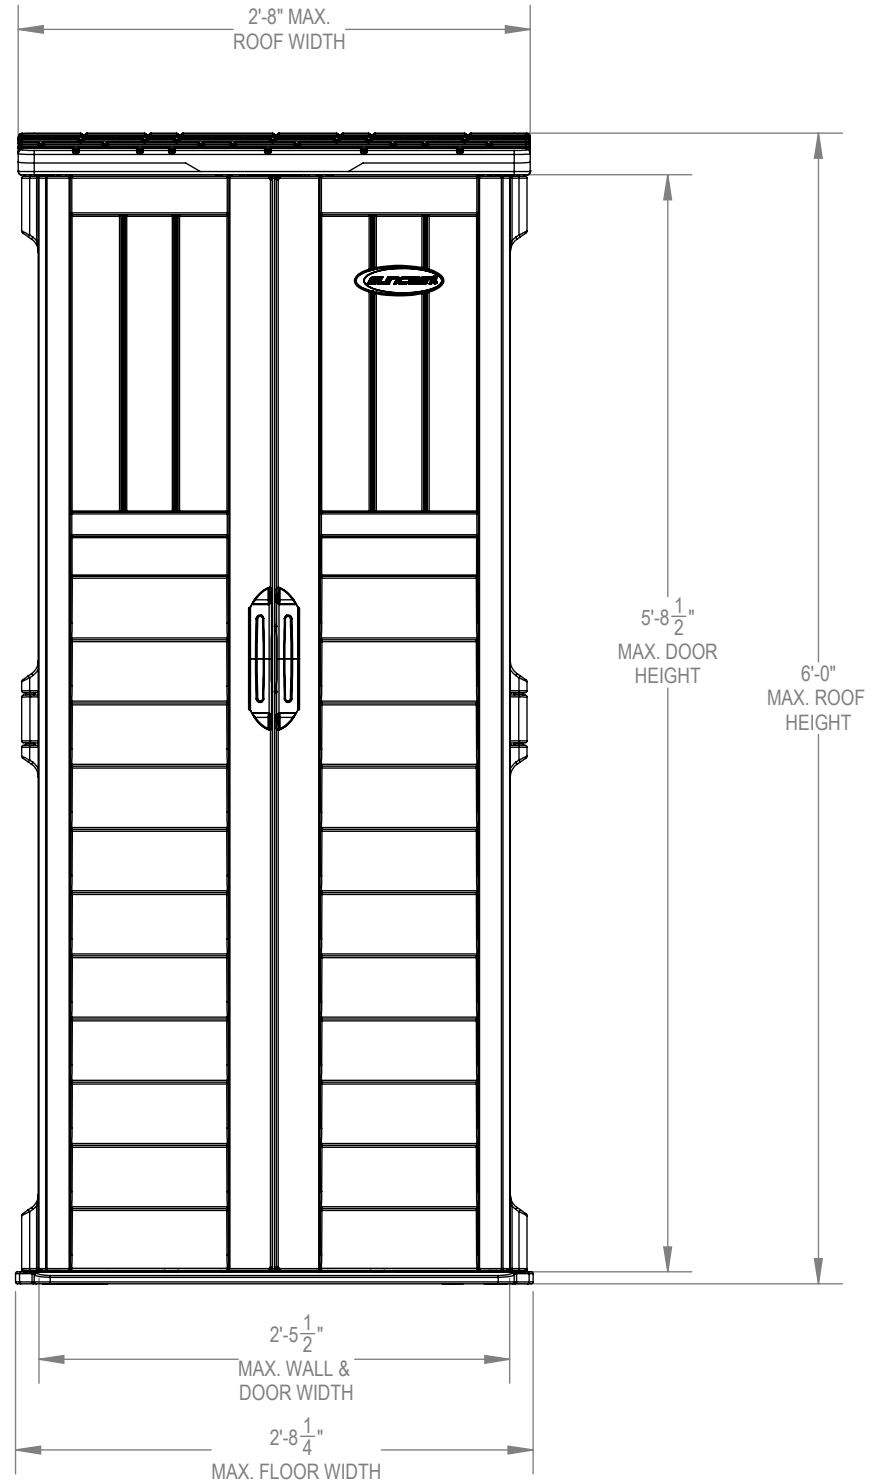

BMS1250  
Front View

Interior: 3.8 sq. ft  
22 cu. ft.

Exterior: 28 cu ft.

# BMS1250 Side View

# BMS1250 Sect. View

5'-7 1/2" MIN.  
INTERIOR  
HEIGHT

SECTION A-A  
SCALE 1 : 12

2'-3" MAX.  
DOOR OPENING  
& MAX. INTERIOR  
WALL WIDTH

SECTION B-B  
SCALE 1 : 12