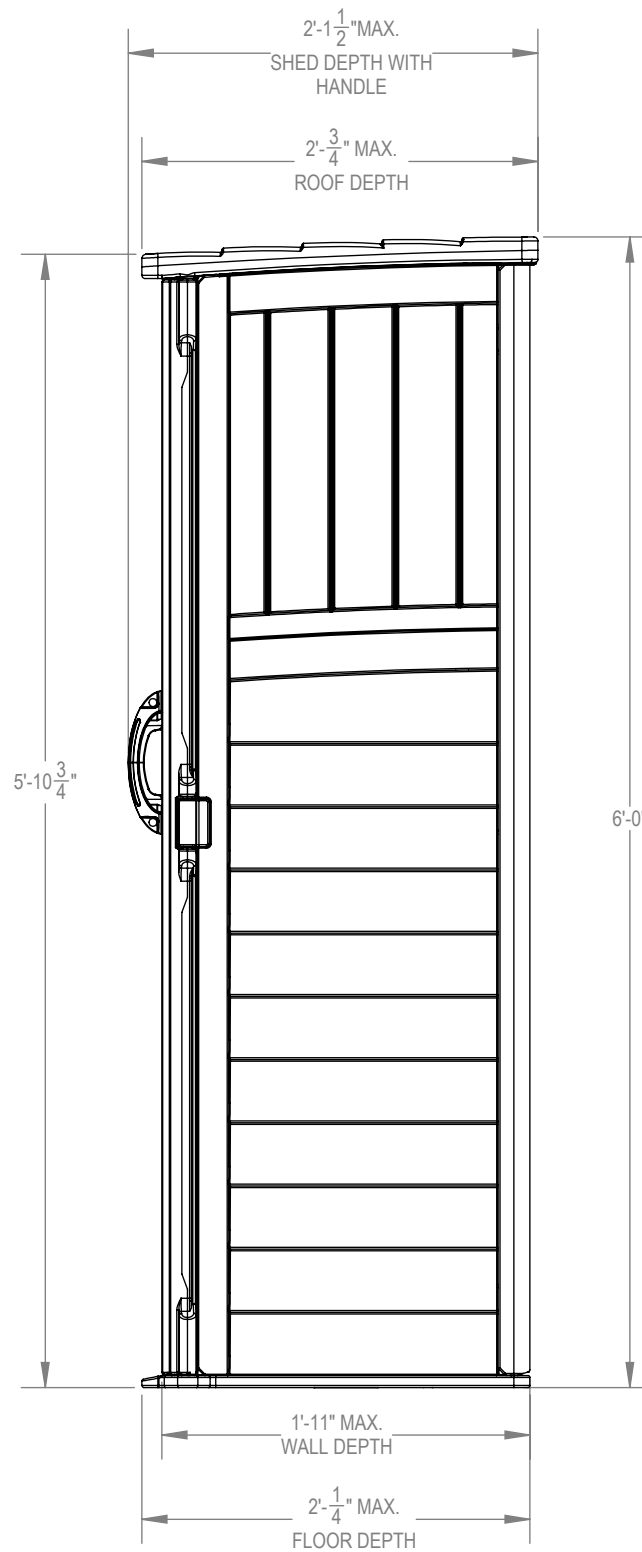

BMS1250  
Front View

Interior: 3.8 sq. ft  
22 cu. ft.

Exterior: 28 cu ft.

# BMS1250 Side View

# BMS1250 Sect. View

5'-7 1/2" MIN.  
INTERIOR  
HEIGHT

SECTION A-A  
SCALE 1 : 12

2'-3" MAX.  
DOOR OPENING  
& MAX. INTERIOR  
WALL WIDTH

SECTION B-B  
SCALE 1 : 12