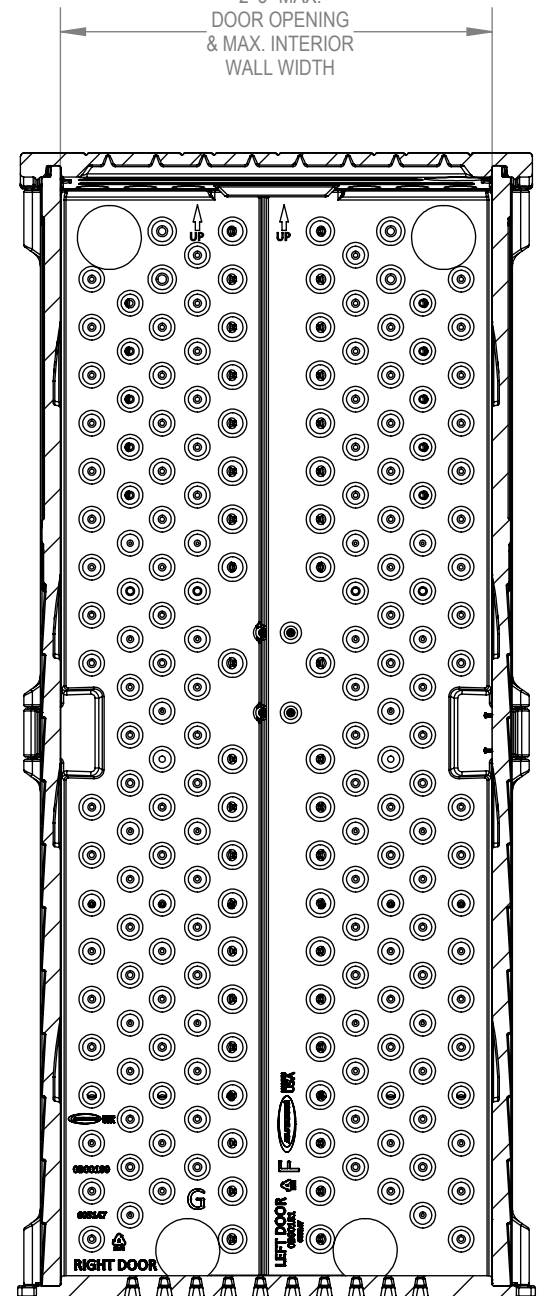

BMS1250  
Front View

Interior: 3.8 sq. ft  
22 cu. ft.

Exterior: 28 cu ft.

# BMS1250 Side View

# BMS1250 Sect. View

5'-7 1/2" MIN.  
INTERIOR  
HEIGHT

SECTION A-A  
SCALE 1 : 12

2'-3" MAX.  
DOOR OPENING  
& MAX. INTERIOR  
WALL WIDTH

SECTION B-B  
SCALE 1 : 12