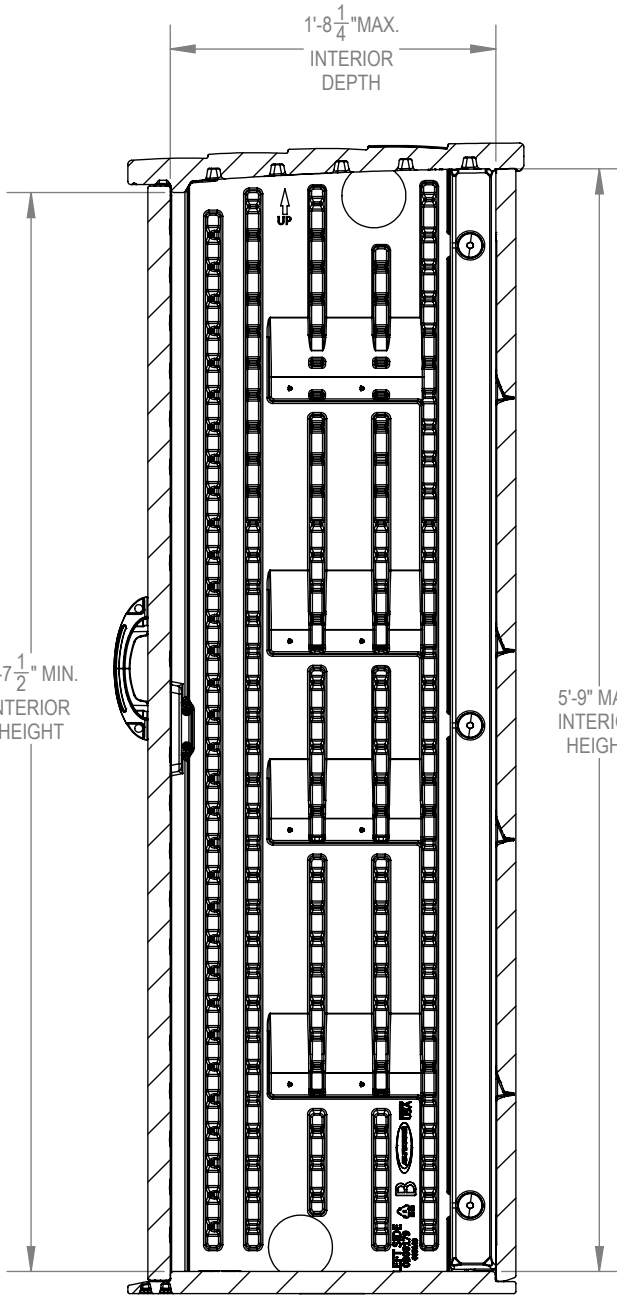

BMS1250  
Front View

Interior: 3.8 sq. ft  
22 cu. ft.

Exterior: 28 cu ft.

# BMS1250 Side View

# BMS1250 Sect. View

5'-7 1/2" MIN.  
INTERIOR  
HEIGHT

SECTION A-A  
SCALE 1 : 12

2'-3" MAX.  
DOOR OPENING  
& MAX. INTERIOR  
WALL WIDTH

SECTION B-B  
SCALE 1 : 12