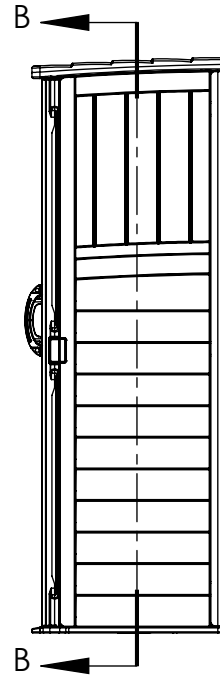

BMS1250  
Front View

Interior: 3.8 sq. ft  
22 cu. ft.

Exterior: 28 cu ft.

# BMS1250 Side View

# BMS1250 Sect. View

5'-7 1/2" MIN.  
INTERIOR  
HEIGHT

SECTION A-A  
SCALE 1 : 12

2'-3" MAX.  
DOOR OPENING  
& MAX. INTERIOR  
WALL WIDTH

SECTION B-B  
SCALE 1 : 12