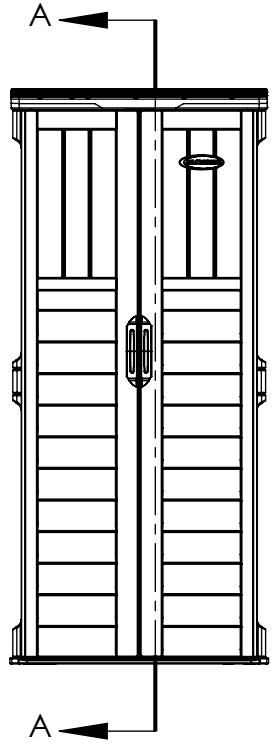

BMS1250  
Front View

Interior: 3.8 sq. ft  
22 cu. ft.

Exterior: 28 cu ft.

# BMS1250 Side View

# BMS1250 Sect. View

5'-7 1/2" MIN.  
INTERIOR  
HEIGHT

SECTION A-A  
SCALE 1 : 12

2'-3" MAX.  
DOOR OPENING  
& MAX. INTERIOR  
WALL WIDTH

SECTION B-B  
SCALE 1 : 12