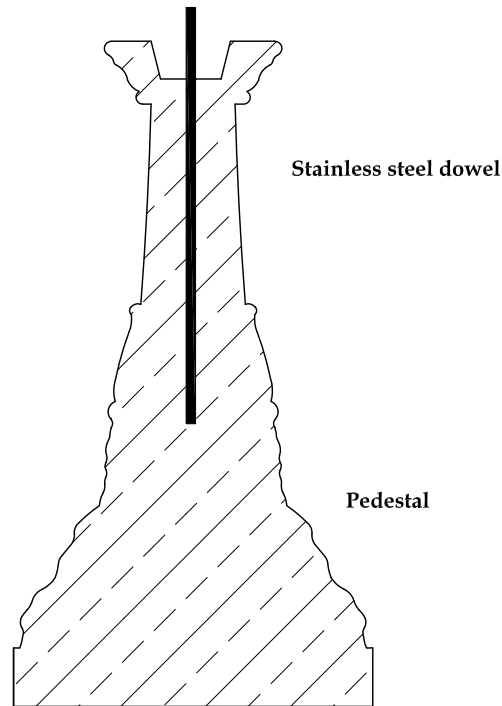

**BIRD BATH**  
GENERAL ASSEMBLY RECOMMENDATIONS  
[HAZELWOOD BIRD BATH SHOWN]

**SECTION**

**ASSEMBLY INSTRUCTIONS:**

Carefully align the stainless steel dowel with the socket.  
Gently lower the bird bath onto the pedestal.