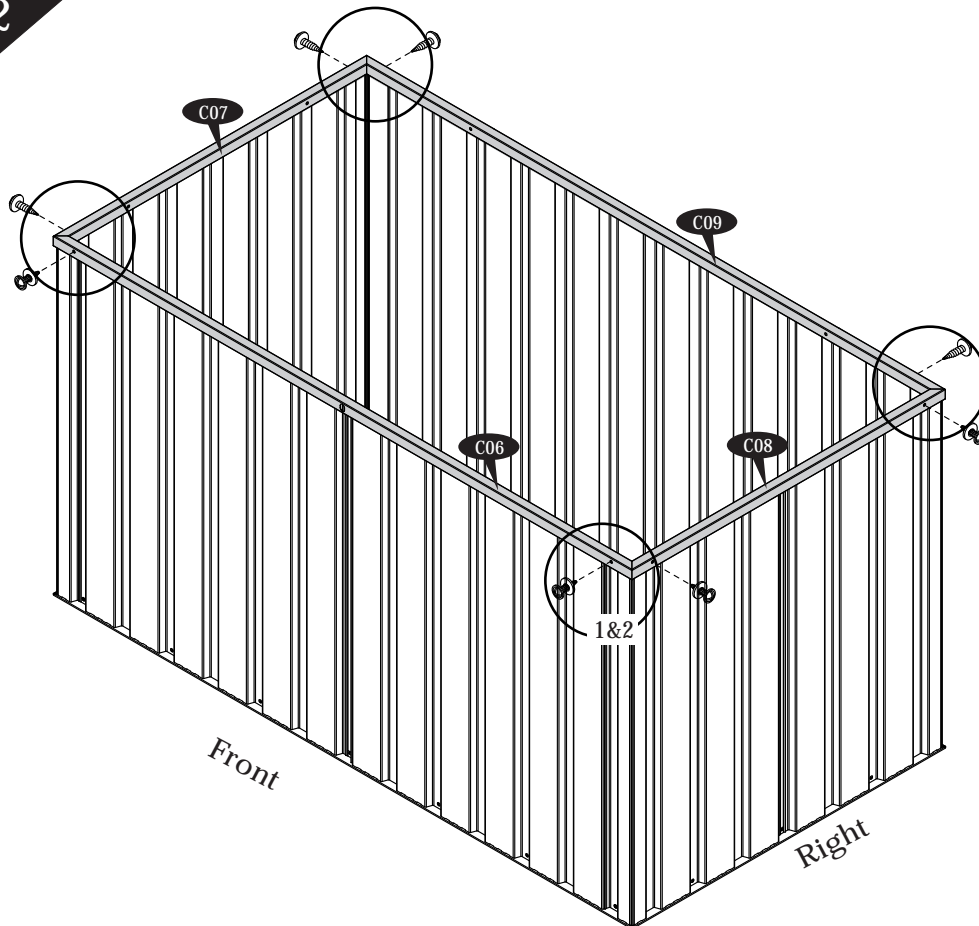

Cushion Box

OWNER'S MANUAL / Instructions for Assembly Size 1.3m x 0.7m

Ver:0.0

Exploded View

1

Fig.1

Fig.2

2

Fig.1

Fig.2

1

9

10

Fig. 1

Fig. 2

11