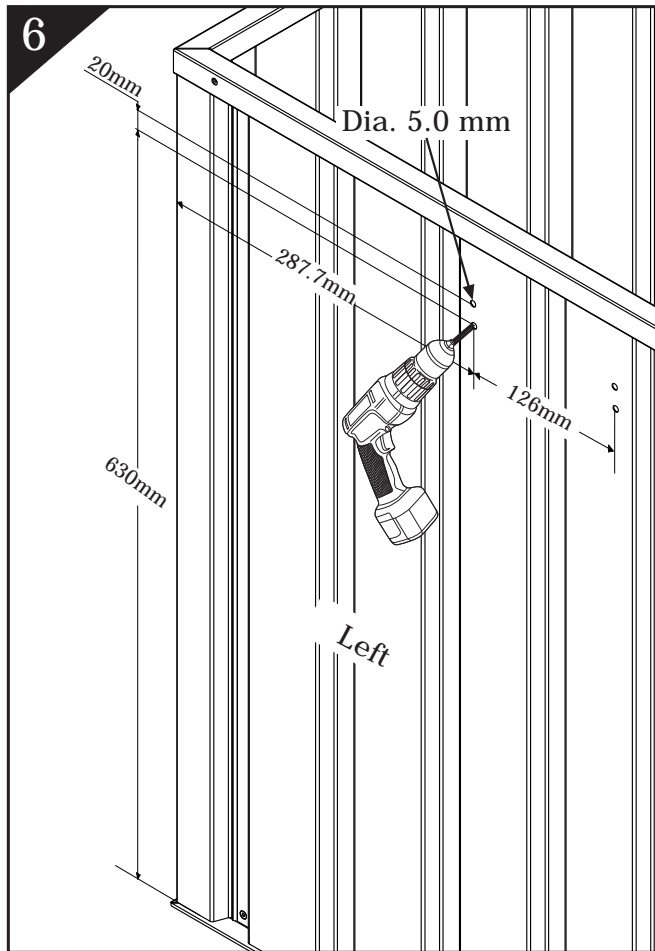

Cushion Box

OWNER'S MANUAL / Instructions for Assembly Size 1.3m x 0.7m

Ver:0.0

Exploded View

1

Fig.1

Fig.2

2

Fig.1

Fig.2

1

9

10

Fig. 1

Fig. 2

11