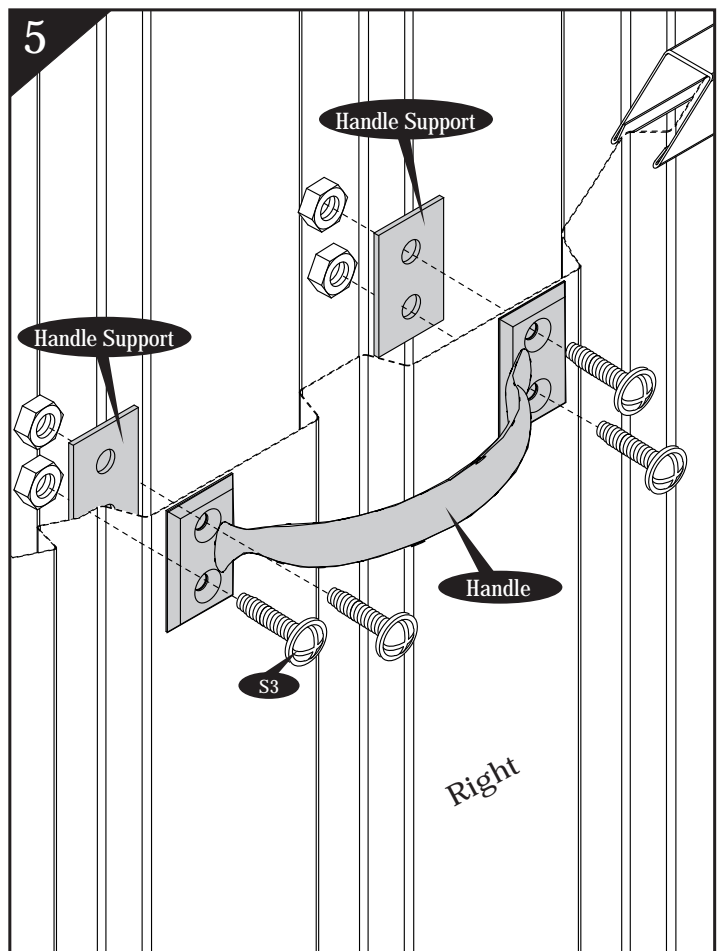

Cushion Box

OWNER'S MANUAL / Instructions for Assembly Size 1.3m x 0.7m

Ver:0.0

Exploded View

1

Fig.1

Fig.2

2

Fig.1

Fig.2

1

9

10

Fig. 1

Fig. 2

11

Fig.1

Fig.2

12

12

Fig. 1

Fig. 2