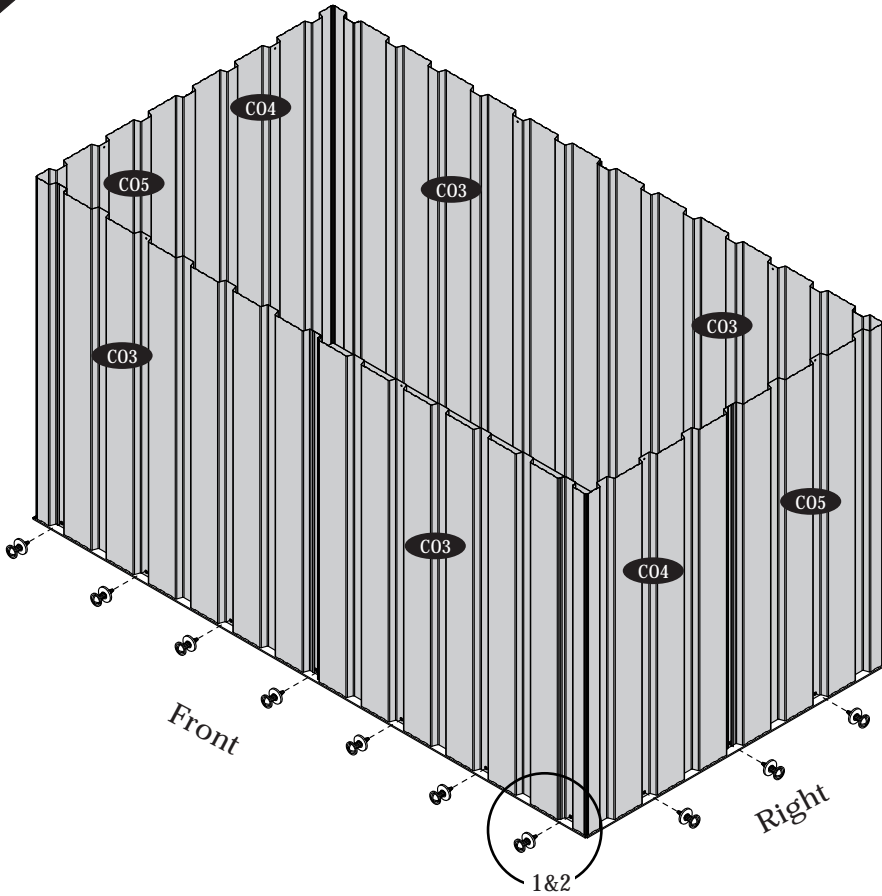

Cushion Box

OWNER'S MANUAL / Instructions for Assembly Size 1.3m x 0.7m

Ver:0.0

Exploded View

1

Fig.1

Fig.2

2

Fig.1

Fig.2

1

9

10

Fig. 1

Fig. 2

11

Fig.1

Fig.2

12

12

Fig. 1

Fig. 2