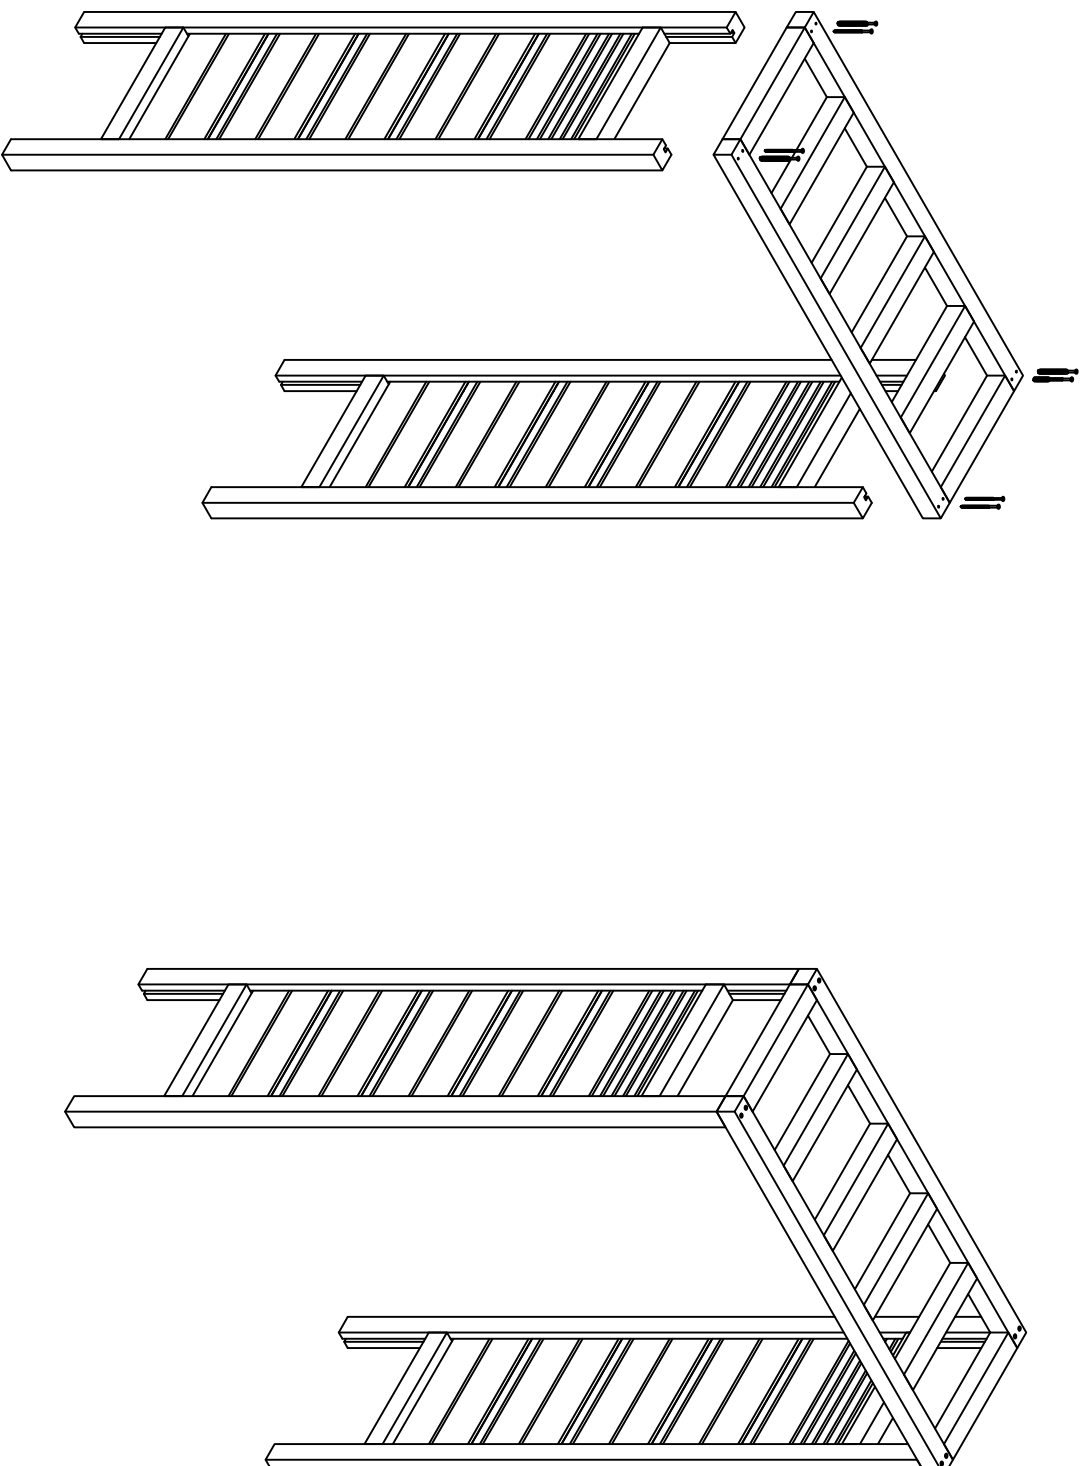

SLATTED PERGOLA ARCH (FORESTIA)

Code: SPA

Contents:

8 Screws

5x140 mm