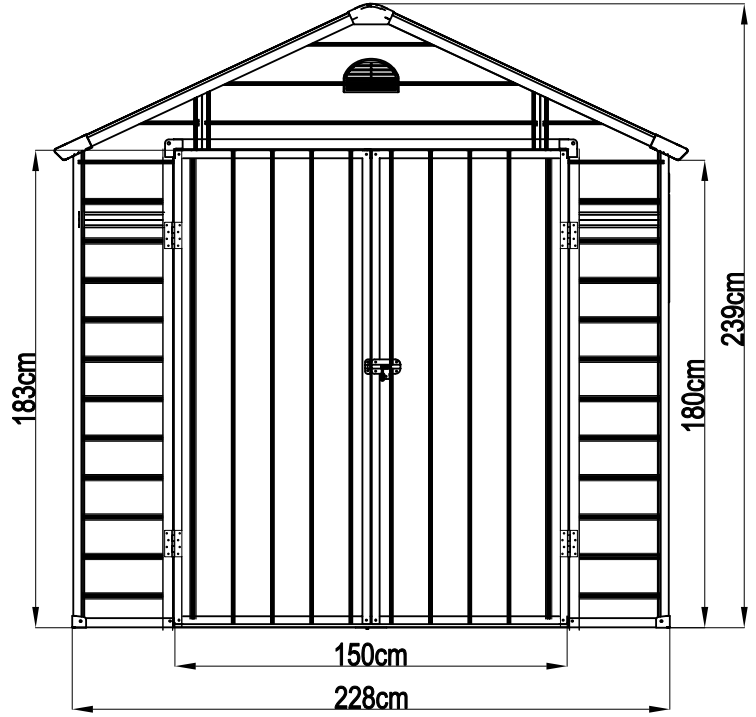

Airevale 8x6 Apex Plastic Shed

Ligth Grey: SS549

Dark Grey: SS550

| | | | | | |
|-----------------------------------------------------------------------------------|-------------------------------------------------------------------------------------|-------------------------------------------------------------------------------------|-----|-----|-----|
|  | | | | | |
| VA-G1L |  | 1132mm | x1 | 3/3 | |
| VA-G1R | | 1132mm | x1 | 3/3 | |
| VA-B2 | | 1780mm | x2 | 3/3 | |
| VA-G3R | | 377mm | x1 | 3/3 | |
| VA-G3L | | 377mm | x1 | 3/3 | |
| VA-E2M |  | 120mm | x1 | 3/3 | |
| VA-G4 |  | 1588mm | x1 | 3/3 | |
| VA-30 |  | | x8 | 2/3 | |
| VA-31 |  | | x4 | 2/3 | |
| VA-37 |  | | x4 | 2/3 | |
|  | | | | | |
| PB1 |  | 876X1840mm | x2 | 1/3 | |
| PB1S |  | 876X1840mm | x2 | 1/3 | |
| PC2S |  | 1270X542mm | x1 | 2/3 | |
| PC2L |  | 461X492mm | x1 | 2/3 | |
| PC2R |  | 461X492mm | x1 | 2/3 | |
| PC3L |  | 743X1072mm | x1 | 1/3 | |
| PC3R |  | 743X1072mm | x1 | 1/3 | |
| PC3S |  | 743X1248mm | x1 | 2/3 | |
| PC4 |  | 743X1100mm | x3 | 2/3 | |
| PC5 |  | 365X1548mm | x2 | 1/3 | |
| VA-C7R |  | 1860mm | x2 | 1/3 | |
| VA-C7L | | 1860mm | x2 | 1/3 | |
| VA-C5 |  | 1840mm | x4 | 3/3 | |
| VA-C5c | | 365mm | x2 | 3/3 | |
| VA-C6b | | 200mm | x2 | 3/3 | |
| PPX12 |  | | x2 | 2/3 | |
| W2S |  | | x2 | 2/3 | |
| PPX13 |  | | x2 | 2/3 | |
| VA-G8 |  | 738mm | x3 | 2/3 | |
| VA-G9 | | 360mm | x2 | 2/3 | |
| VA-G9b | | 254mm | x2 | 2/3 | |
| VA-G11 | | 740mm | x3 | 3/3 | |
| VA-G12 | | 362mm | x2 | 3/3 | |
| VA-G12b | 225mm | x2 | 3/3 | | |
| VA-G14b |  | 1200mm | x1 | 3/3 | |
| VA-G14c | | 1052mm | x1 | 3/3 | |
| VA-G14AL | | 345mm | x1 | 3/3 | |
| VA-G14AR | | 345mm | x1 | 3/3 | |
| VA-G15 | | 1723mm | x2 | 3/3 | |
| VA-D17 | | 1797mm | x2 | 3/3 | |
| VA-G19 | | 1181mm | x2 | 3/3 | |
| VA-D20 | | 725mm | x1 | 3/3 | |
| VA-33 | |  | | x2 | 3/3 |
| VA-34 | |  | | x1 | 3/3 |
| VA-D23 |  | 1797mm | x1 | 3/3 | |
| VA-36 |  | | x2 | 2/3 | |