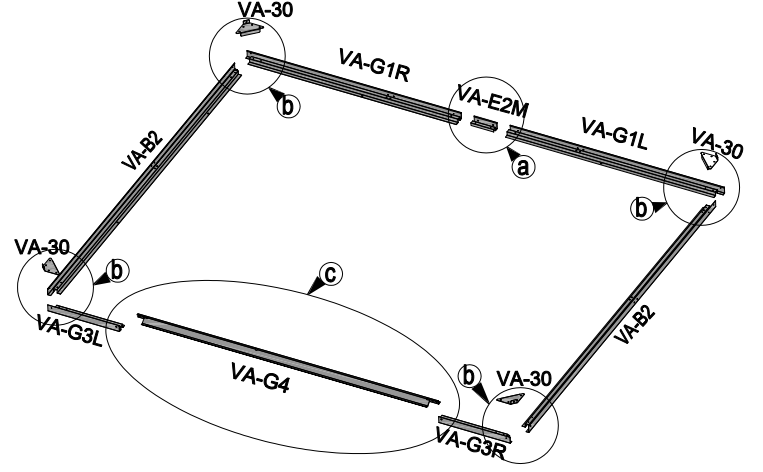

1	 VA-B2 [x2] 1780mm	 VA-G1L [x1] 1132mm	 VA-G1R [x1] 1132mm	 VA-G3L [x1] 377mm	 VA-G3R [x1] 377mm	 VA-G4 [x1] 1588mm	 VA-E2M [x1] 120mm	 VA-30 [x4]	 VA-G44 [x22] 13mm