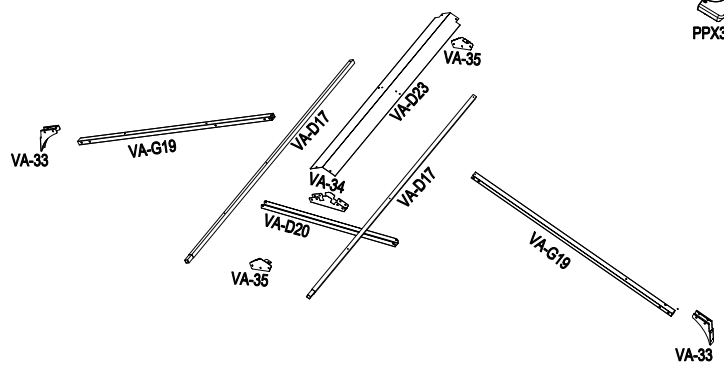

Airevale 8x6 Apex Plastic Shed

Ligth Grey: SS549

Dark Grey: SS550

| | | | | | |
|-----------------------------------------------------------------------------------|-------------------------------------------------------------------------------------|-------------------------------------------------------------------------------------|-----|-----|-----|
|  | | | | | |
| VA-G1L |  | 1132mm | x1 | 3/3 | |
| VA-G1R | | 1132mm | x1 | 3/3 | |
| VA-B2 | | 1780mm | x2 | 3/3 | |
| VA-G3R | | 377mm | x1 | 3/3 | |
| VA-G3L | | 377mm | x1 | 3/3 | |
| VA-E2M |  | 120mm | x1 | 3/3 | |
| VA-G4 |  | 1588mm | x1 | 3/3 | |
| VA-30 |  | | x8 | 2/3 | |
| VA-31 |  | | x4 | 2/3 | |
| VA-37 |  | | x4 | 2/3 | |
|  | | | | | |
| PB1 |  | 876X1840mm | x2 | 1/3 | |
| PB1S |  | 876X1840mm | x2 | 1/3 | |
| PC2S |  | 1270X542mm | x1 | 2/3 | |
| PC2L |  | 461X492mm | x1 | 2/3 | |
| PC2R |  | 461X492mm | x1 | 2/3 | |
| PC3L |  | 743X1072mm | x1 | 1/3 | |
| PC3R |  | 743X1072mm | x1 | 1/3 | |
| PC3S |  | 743X1248mm | x1 | 2/3 | |
| PC4 |  | 743X1100mm | x3 | 2/3 | |
| PC5 |  | 365X1548mm | x2 | 1/3 | |
| VA-C7R |  | 1860mm | x2 | 1/3 | |
| VA-C7L | | 1860mm | x2 | 1/3 | |
| VA-C5 |  | 1840mm | x4 | 3/3 | |
| VA-C5c | | 365mm | x2 | 3/3 | |
| VA-C6b | | 200mm | x2 | 3/3 | |
| PPX12 |  | | x2 | 2/3 | |
| W2S |  | | x2 | 2/3 | |
| PPX13 |  | | x2 | 2/3 | |
| VA-G8 |  | 738mm | x3 | 2/3 | |
| VA-G9 | | 360mm | x2 | 2/3 | |
| VA-G9b | | 254mm | x2 | 2/3 | |
| VA-G11 | | 740mm | x3 | 3/3 | |
| VA-G12 | | 362mm | x2 | 3/3 | |
| VA-G12b | 225mm | x2 | 3/3 | | |
| VA-G14b |  | 1200mm | x1 | 3/3 | |
| VA-G14c | | 1052mm | x1 | 3/3 | |
| VA-G14AL | | 345mm | x1 | 3/3 | |
| VA-G14AR | | 345mm | x1 | 3/3 | |
| VA-G15 | | 1723mm | x2 | 3/3 | |
| VA-D17 | | 1797mm | x2 | 3/3 | |
| VA-G19 | | 1181mm | x2 | 3/3 | |
| VA-D20 | | 725mm | x1 | 3/3 | |
| VA-33 | |  | | x2 | 3/3 |
| VA-34 | |  | | x1 | 3/3 |
| VA-D23 |  | 1797mm | x1 | 3/3 | |
| VA-36 |  | | x2 | 2/3 | |