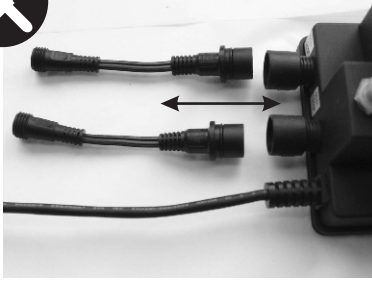

Transformer 300W outdoor

6120011

MAX 150W for one plug

2x Adapter

PRI: 230-240V~50Hz
SEC: 12V MAX 300W (2 x 150W)

Garden Lights

www.garden-lights.nl

push button to reset