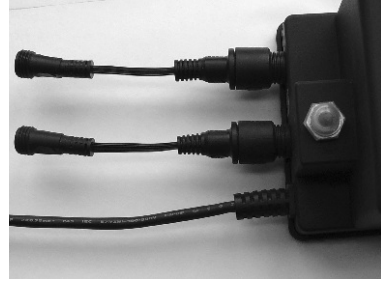

Transformer 300W outdoor

6120011

MAX 150W for one plug

2x Adapter

PRI: 230-240V~50Hz
SEC: 12V MAX 300W (2 x 150W)

Garden Lights

www.garden-lights.nl

push button to reset