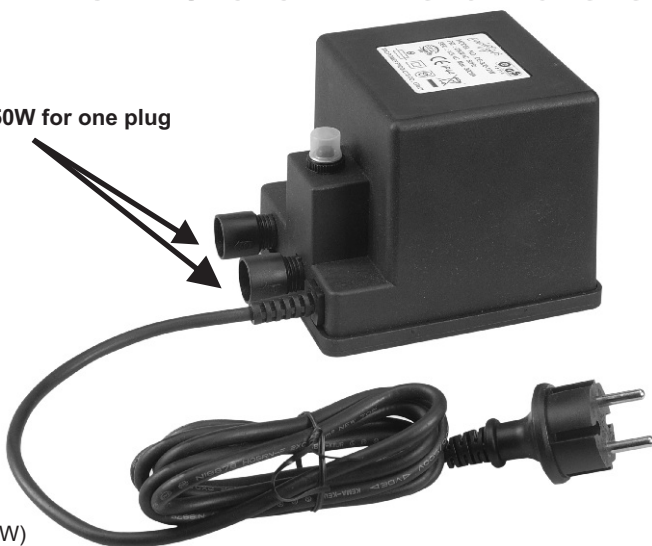

Transformer 300W outdoor

6120011

MAX 150W for one plug

2x Adapter

PRI: 230-240V~50Hz
SEC: 12V MAX 300W (2 x 150W)

Garden Lights

www.garden-lights.nl

push button to reset