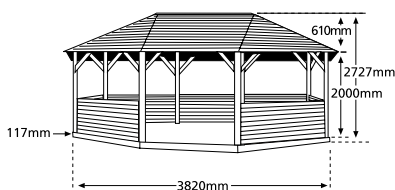

Small Kalahari Pavillion