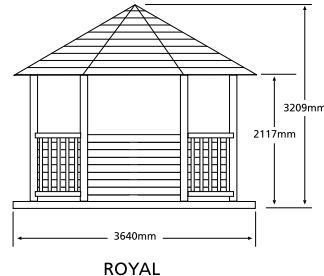

Sundowner Bar Gazebos

CODE	PRODUCT
GTGAZSD	Classic Thatched Roof Sundowner Bar Gazebo including Deck Base - 3.0m
GTGAZSDM	Royal Thatched Roof Sundowner Bar Gazebo including Deck Base - 3.6m
GTGAZSDL	Imperial Thatched Roof Sundowner Bar Gazebo including Deck Base - 4.0m
GTGCAN28	Classic Gazebo - Roof Lining (Green or Terracotta) Thatched Gazebo Use Only
GTGCAN33	Royal Gazebo - Roof Lining (Green or Terracotta) Thatched Gazebo Use Only
GTGCAN38	Imperial Gazebo - Roof Lining (Green or Terracotta) Thatched Gazebo Use Only
GGWBS1	Bar Stool

Footprints are the same as the Classic, Royal and Imperial Gazebos illustrated on previous pages.