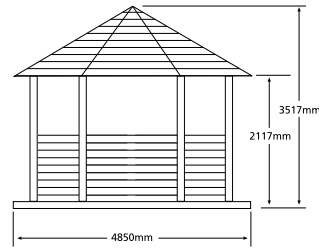

Emperor Gazebo - 5.0m

EMPEROR