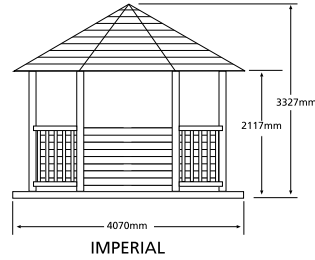

Imperial Gazebo - 4.0m

CODE	PRODUCT
GTGAZL	Imperial Thatched Roof Gazebo including Deck Base
GGAZWRL	Imperial Timber Roof Gazebo including Deck Base
GTGAZBENL	Imperial Gazebo - Set of 5 Benches
GTGCURT38	Imperial Gazebo - Set of 6 Drop Down Curtains (Green or Terracotta)
GIDRT	Imperial Hexagonal Drinks Table
GTGCUSHL	Imperial Gazebo - Set of 5 Cushions (Green or Terracotta)
GTGBCUSHL	Imperial Gazebo - Set of 5 Back Cushions (Green or Terracotta)
GTGCAN38	Imperial Gazebo - Roof Lining (Green or Terracotta) Thatched Gazebo Use Only