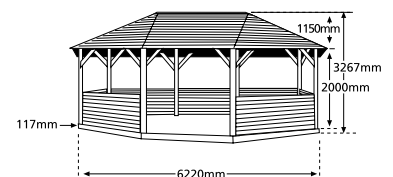

Large Kalahari Pavillion