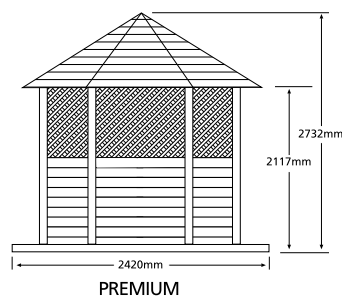

Premium Gazebo - 2.4m

CODE	PRODUCT
GTGPR	Premium Thatched Roof Gazebo including Deck Base + 3 Benches
GGAZPR	Premium Timber Roof Gazebo including Deck Base + 3 Benches
GTGCURT23	Premium Gazebo - Set of 6 Drop Down Curtains (Green or Terracotta)
GTGCAN23	Premium Gazebo - Roof Lining (Green or Terracotta) Thatched Gazebo Use Only