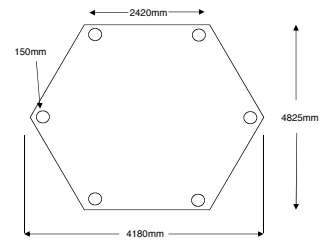

CODE	PRODUCT
GTGEMP	Emperor Thatched Roof Gazebo including Deck Base
GGEMPWR	Emperor Timber Roof Gazebo including Deck Base
GTGAZBENE	Emperor Gazebo - Set of 5 Benches
GTGCURT50	Emperor Gazebo - Set of 6 Drop Down Curtains (Green or Terracotta)
GTGCUSHE	Emperor Gazebo - Set of 5 Cushions (Green or Terracotta)
GTGBCUSHE	Emperor Gazebo - Set of 5 Back Cushions (Green or Terracotta)
GTGCAN50	Emperor Gazebo - Roof Lining (Green or Terracotta) Thatched Gazebo Use Only