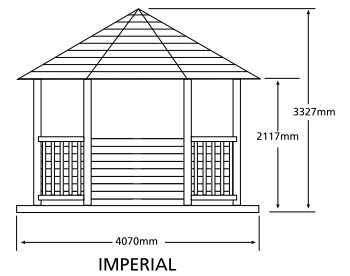

Sundowner Bar Gazebos

CODE	PRODUCT
GTGAZSD	Classic Thatched Roof Sundowner Bar Gazebo including Deck Base - 3.0m
GTGAZSDM	Royal Thatched Roof Sundowner Bar Gazebo including Deck Base - 3.6m
GTGAZSDL	Imperial Thatched Roof Sundowner Bar Gazebo including Deck Base - 4.0m
GTGCAN28	Classic Gazebo - Roof Lining (Green or Terracotta) Thatched Gazebo Use Only
GTGCAN33	Royal Gazebo - Roof Lining (Green or Terracotta) Thatched Gazebo Use Only
GTGCAN38	Imperial Gazebo - Roof Lining (Green or Terracotta) Thatched Gazebo Use Only
GGWBS1	Bar Stool

Footprints are the same as the Classic, Royal and Imperial Gazebos illustrated on previous pages.