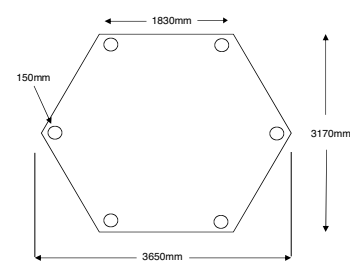

Royal Gazebo - 3.6m

CODE	PRODUCT
GTGAZM	Royal Thatched Roof Gazebo including Deck Base
GGAZWRM	Royal Timber Roof Gazebo including Deck Base
GTGAZBENM	Royal Gazebo - Set of 5 Benches
GTGCURT33	Royal Gazebo - Set of 6 Drop Down Curtains (Green or Terracotta)
GRDRT	Royal Hexagonal Drinks Table
GTGCUSHM	Royal Gazebo - Set of 5 Cushions (Green or Terracotta)
GTGBCUSHM	Royal Gazebo - Set of 5 Back Cushions (Green or Terracotta)
GTGCAN33	Royal Gazebo - Roof Lining (Green or Terracotta) Thatched Gazebo Use Only