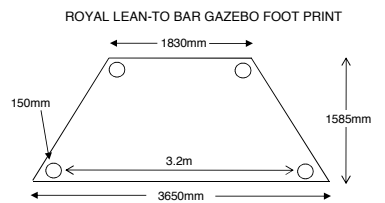

Lean To Bar Gazebos

CODE	PRODUCT
GTCLTB	Classic Thatched Roof Lean To Bar Gazebo including Deck Base - 3.0m
GTRLTB	Royal Thatched Roof Lean To Bar Gazebo including Deck Base - 3.6m
GGWBS1	Bar Stool

Shelves not included, for illustration purposes only.
 Dimensions are the same as the Classic and Royal Gazebos illustrated on previous pages.