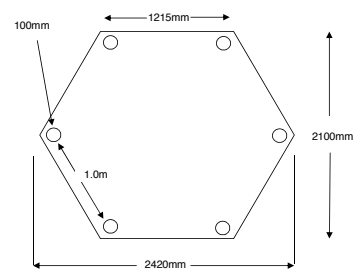

Premium Gazebo - 2.4m

CODE	PRODUCT
GTGPR	Premium Thatched Roof Gazebo including Deck Base + 3 Benches
GGAZPR	Premium Timber Roof Gazebo including Deck Base + 3 Benches
GTGCURT23	Premium Gazebo - Set of 6 Drop Down Curtains (Green or Terracotta)
GTGCAN23	Premium Gazebo - Roof Lining (Green or Terracotta) Thatched Gazebo Use Only