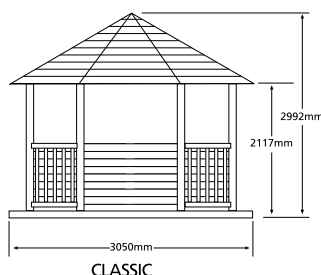

Classic Gazebo - 3.0m

CODE	PRODUCT
GTGAZ	Classic Thatched Roof Gazebo including Deck Base
GGAZWR	Classic Timber Roof Gazebo including Deck Base
GTGAZBEN	Classic Gazebo - Set of 5 Benches
GTGCURT28	Classic Gazebo - Set of 6 Drop Down Curtains (Green or Terracotta)
GCDRT	Classic Hexagonal Drinks Table
GTGCUSH	Classic Gazebo - Set of 5 Cushions (Green or Terracotta)
GTGBCUSH	Classic Gazebo - Set of 5 Back Cushions (Green or Terracotta)
GTGCAN28	Classic Gazebo - Roof Lining (Green or Terracotta) Thatched Gazebo Use Only