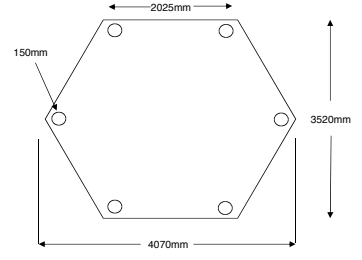

Imperial Gazebo - 4.0m

CODE	PRODUCT
GTGAZL	Imperial Thatched Roof Gazebo including Deck Base
GGAZWRL	Imperial Timber Roof Gazebo including Deck Base
GTGAZBENL	Imperial Gazebo - Set of 5 Benches
GTGCURT38	Imperial Gazebo - Set of 6 Drop Down Curtains (Green or Terracotta)
GIDRT	Imperial Hexagonal Drinks Table
GTGCUSHL	Imperial Gazebo - Set of 5 Cushions (Green or Terracotta)
GTGBCUSHL	Imperial Gazebo - Set of 5 Back Cushions (Green or Terracotta)
GTGCAN38	Imperial Gazebo - Roof Lining (Green or Terracotta) Thatched Gazebo Use Only