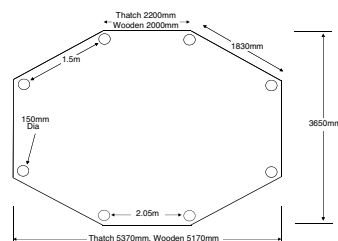

All sizes are approximate