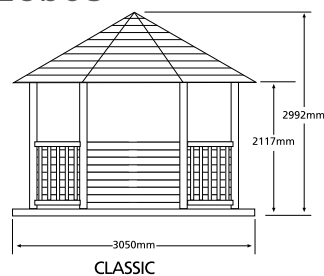

Sundowner Bar Gazebos

CODE	PRODUCT
GTGAZSD	Classic Thatched Roof Sundowner Bar Gazebo including Deck Base - 3.0m
GTGAZSDM	Royal Thatched Roof Sundowner Bar Gazebo including Deck Base - 3.6m
GTGAZSDL	Imperial Thatched Roof Sundowner Bar Gazebo including Deck Base - 4.0m
GTGCAN28	Classic Gazebo - Roof Lining (Green or Terracotta) Thatched Gazebo Use Only
GTGCAN33	Royal Gazebo - Roof Lining (Green or Terracotta) Thatched Gazebo Use Only
GTGCAN38	Imperial Gazebo - Roof Lining (Green or Terracotta) Thatched Gazebo Use Only
GGWBS1	Bar Stool

Footprints are the same as the Classic, Royal and Imperial Gazebos illustrated on previous pages.