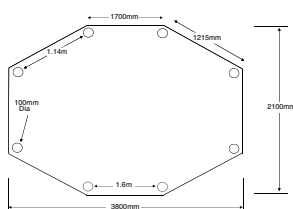

All sizes are approximate