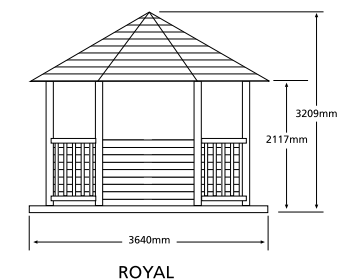

Royal Gazebo - 3.6m

CODE	PRODUCT
GTGAZM	Royal Thatched Roof Gazebo including Deck Base
GGAZWRM	Royal Timber Roof Gazebo including Deck Base
GTGAZBENM	Royal Gazebo - Set of 5 Benches
GTGCURT33	Royal Gazebo - Set of 6 Drop Down Curtains (Green or Terracotta)
GRDRT	Royal Hexagonal Drinks Table
GTGCUSHM	Royal Gazebo - Set of 5 Cushions (Green or Terracotta)
GTGBCUSHM	Royal Gazebo - Set of 5 Back Cushions (Green or Terracotta)
GTGCAN33	Royal Gazebo - Roof Lining (Green or Terracotta) Thatched Gazebo Use Only