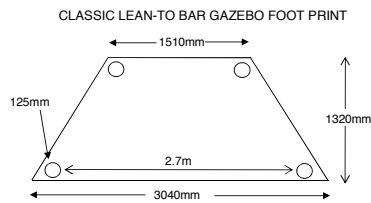

Lean To Bar Gazebos

CODE	PRODUCT
GTCLTB	Classic Thatched Roof Lean To Bar Gazebo including Deck Base - 3.0m
GTRLTB	Royal Thatched Roof Lean To Bar Gazebo including Deck Base - 3.6m
GGWBS1	Bar Stool

Shelves not included, for illustration purposes only.
 Dimensions are the same as the Classic and Royal Gazebos illustrated on previous pages.