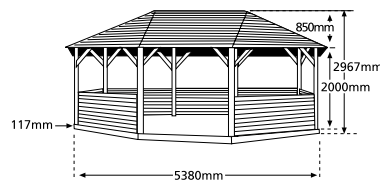

Medium Kalahari Pavillion