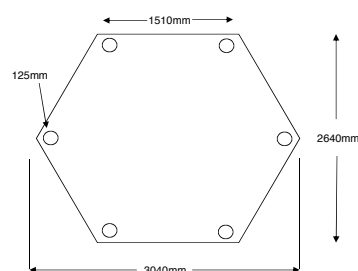

Classic Gazebo - 3.0m

CODE	PRODUCT
GTGAZ	Classic Thatched Roof Gazebo including Deck Base
GGAZWR	Classic Timber Roof Gazebo including Deck Base
GTGAZBEN	Classic Gazebo - Set of 5 Benches
GTGCURT28	Classic Gazebo - Set of 6 Drop Down Curtains (Green or Terracotta)
GCDRT	Classic Hexagonal Drinks Table
GTGCUSH	Classic Gazebo - Set of 5 Cushions (Green or Terracotta)
GTGBCUSH	Classic Gazebo - Set of 5 Back Cushions (Green or Terracotta)
GTGCAN28	Classic Gazebo - Roof Lining (Green or Terracotta) Thatched Gazebo Use Only