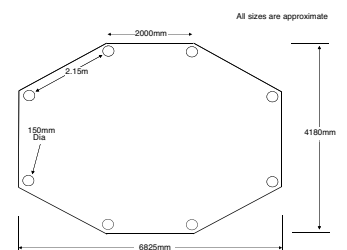

All sizes are approximate